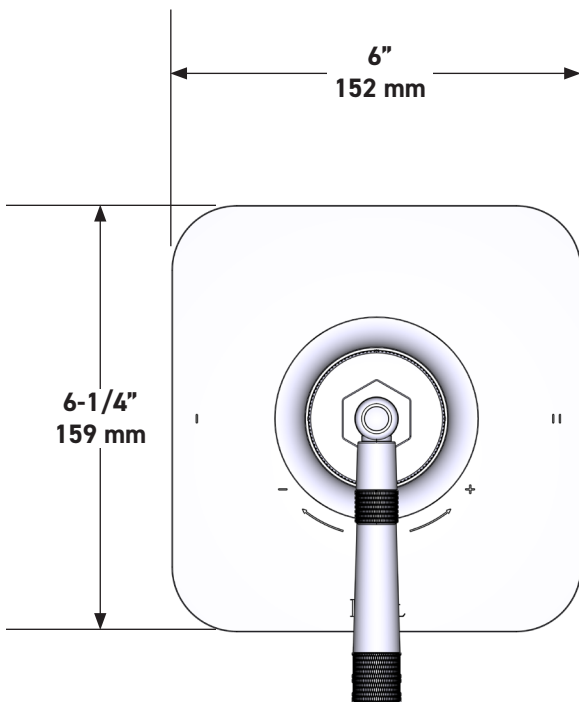

SPECIFICATIONS

DESCRIPTION

- Combines both thermostatic and pressure balance technologies
- "Set it and forget it" temperature control
- Temperature and volume control with diverter
- 2 dedicated functions (CEC Compliant)
- Rough-in valve sold separately:
 - Order R23 therm & pressure balance rough-in valve
 - 1-1/4" R23 extension kit available, order EXT23KIT114
 - 3/4" R23 extension kit available, order EXT23KIT34

CARTRIDGE

- 0-914 (Included)

STANDARDS

- ASME A112.18.1

WARRANTY

- Most products or parts carry "Limited Warranties" against manufacturing defects. For US customers please visit houseofrohl.com/support and for Canadian customers please visit houseofrohl.ca/support for complete product and finish warranty.

Graceline® 1/2" Therm & Pressure Balance Trim with 2 Functions (No Share)

CORE MODEL: TMB44W1

UPC®

For warranty or additional information, contact:

US Customers

U.S.A.
houseofrohl.com/support
 1-800-777-9762