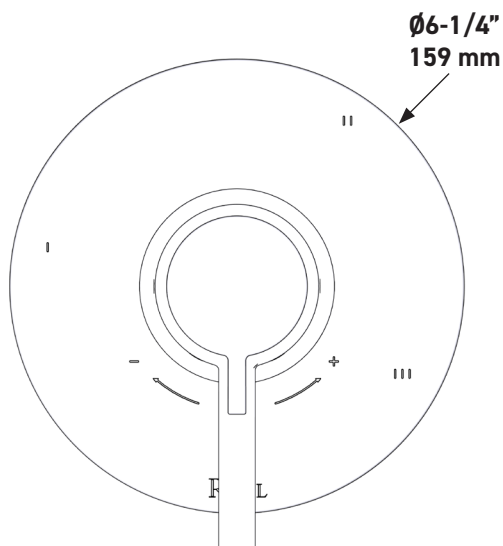

For warranty or additional information, contact:

US Customers

U.S.A.
houseofrohl.com/support
1-800-777-9762

Canadian Customers

QUEBEC / MARITIMES / WESTERN CANADA
QUÉBEC / MARITIMES / OUEST CANADIEN
QUEBEC / MARITIMOS / CANADA OCCIDENTAL
houseofrohl.ca/support
1-866-473-8442

ONTARIO
houseofrohl.ca/support
1-800-287-5354