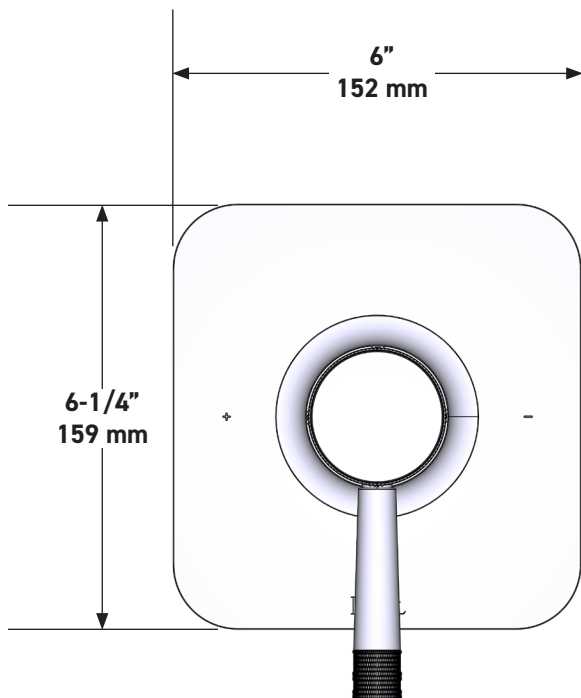

SPECIFICATIONS

DESCRIPTION

- Bottom outlet compatible with diverter tub spout
- Temperature and volume control
- 1 function
- Rough-in valve sold separately:
  - Order R51 pressure balance rough-in valve
  - 3/4" R51 extension kit available, order EXT51KIT34
  - 1-1/4" R51 extension kit available, order EXT51KIT114

CARTRIDGE

- 401-016 (Included)

STANDARDS

- ASME A112.18.1

WARRANTY

- Most products or parts carry "Limited Warranties" against manufacturing defects. For US customers please visit houseofrohl.com/support and for Canadian customers please visit houseofrohl.ca/support for complete product and finish warranty.

Graceline® 1/2" Pressure Balance Trim

CORE MODEL: TMB51W1

UPC®

For warranty or additional information, contact:

US Customers

U.S.A.
houseofrohl.com/support
1-800-777-9762

Canadian Customers

QUEBEC / MARITIMES / WESTERN CANADA
QUÉBEC / MARITIMES / OUEST CANADIEN
QUEBEC / MARITIMOS / CANADA OCCIDENTAL
houseofrohl.ca/support
1-866-473-8442

ONTARIO
houseofrohl.ca/support
1-800-287-5354