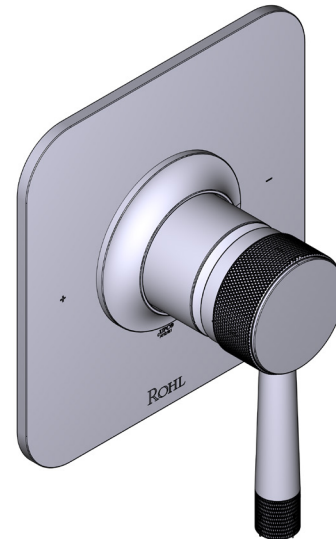

SPECIFICATIONS

DESCRIPTION

- Bottom outlet compatible with diverter tub spout
- Temperature and volume control
- 1 function
- Rough-in valve sold separately:
  - Order R51 pressure balance rough-in valve
  - 3/4" R51 extension kit available, order EXT51KIT34
  - 1-1/4" R51 extension kit available, order EXT51KIT114

CARTRIDGE

- 401-016 (Included)

STANDARDS

- ASME A112.18.1

WARRANTY

- Most products or parts carry "Limited Warranties" against manufacturing defects. For US customers please visit houseofrohl.com/support and for Canadian customers please visit houseofrohl.ca/support for complete product and finish warranty.

Graceline® 1/2" Pressure Balance Trim