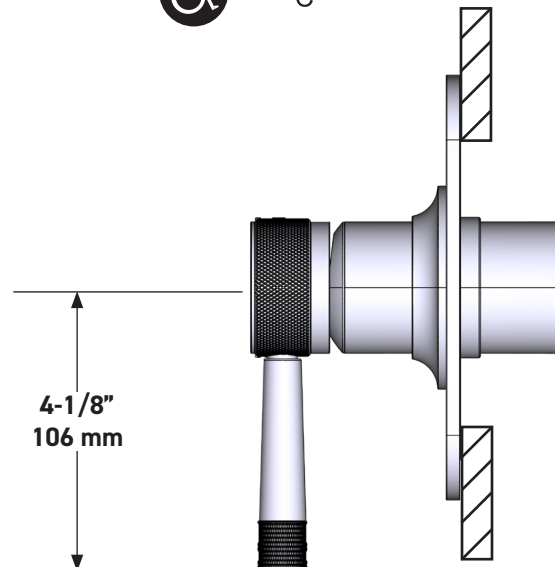

### Graceline® 1/2" Pressure Balance Trim

**CORE MODEL:** TMB51W1

UPC®

**For warranty or additional information, contact:**

US Customers

U.S.A.  
[houseofrohl.com/support](http://houseofrohl.com/support)  
 1-800-777-9762