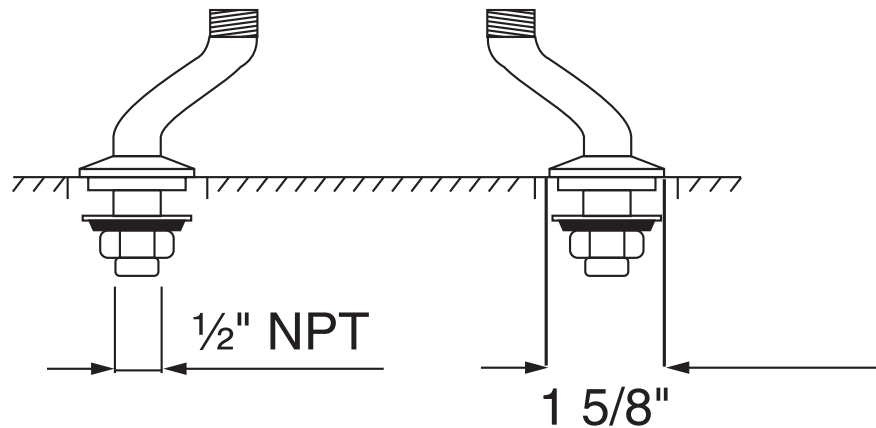

Pair of Eccentric Deck Unions for Bridge Faucets

ROHL Perrin & Rowe Kitchen

U.6793*

FEATURES

- For use with the U.4790X or U.4791L bridge faucets
- 1/2" male NPSM supplies with 1/2" NPT adaptors
- 2 3/4" height
- 1 1/4" projection
- 2 3/8" max deck depth
- 1" max cutout

COLORS/FINISHES

- Polished Chrome
- Polished Nickel
- Satin Nickel
- Inca Brass
- English Bronze

WARRANTY

- Limited Lifetime

* For CA/VT, place a "-2" at end of model number for code compliant product. (Example A3608LMAPC-2)