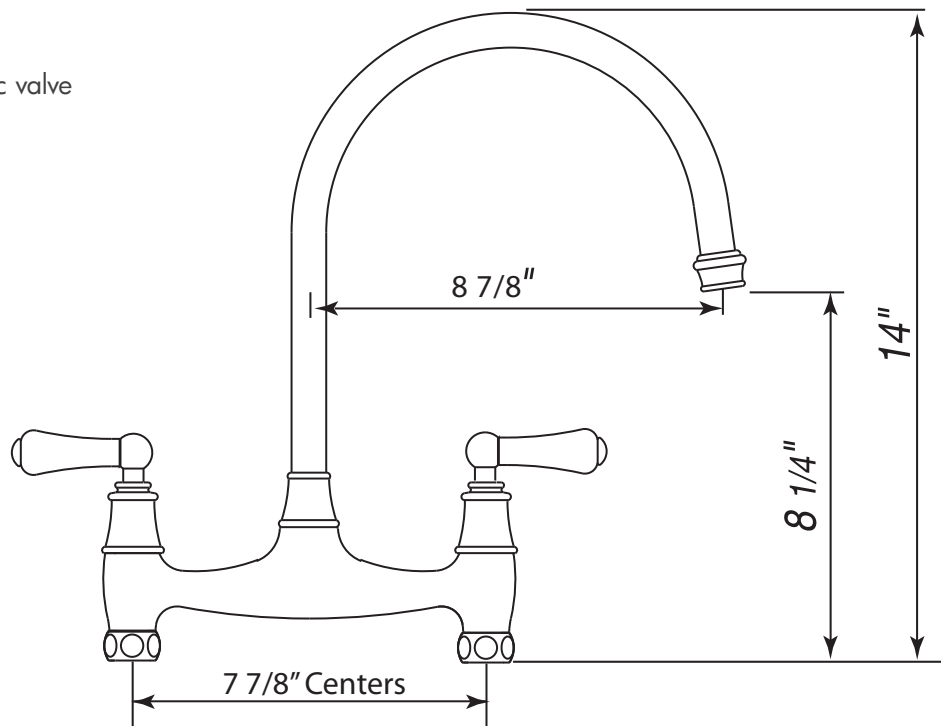

WARRANTY

- Limited Lifetime

* For CA/VT, place a "2" at end of model number for code compliant product. (Example A3608LMAPC-2)

Consult your local ROHL showroom for additional information and specifications. For complete warranty details and a list of showrooms, go to www.rohlhome.com.