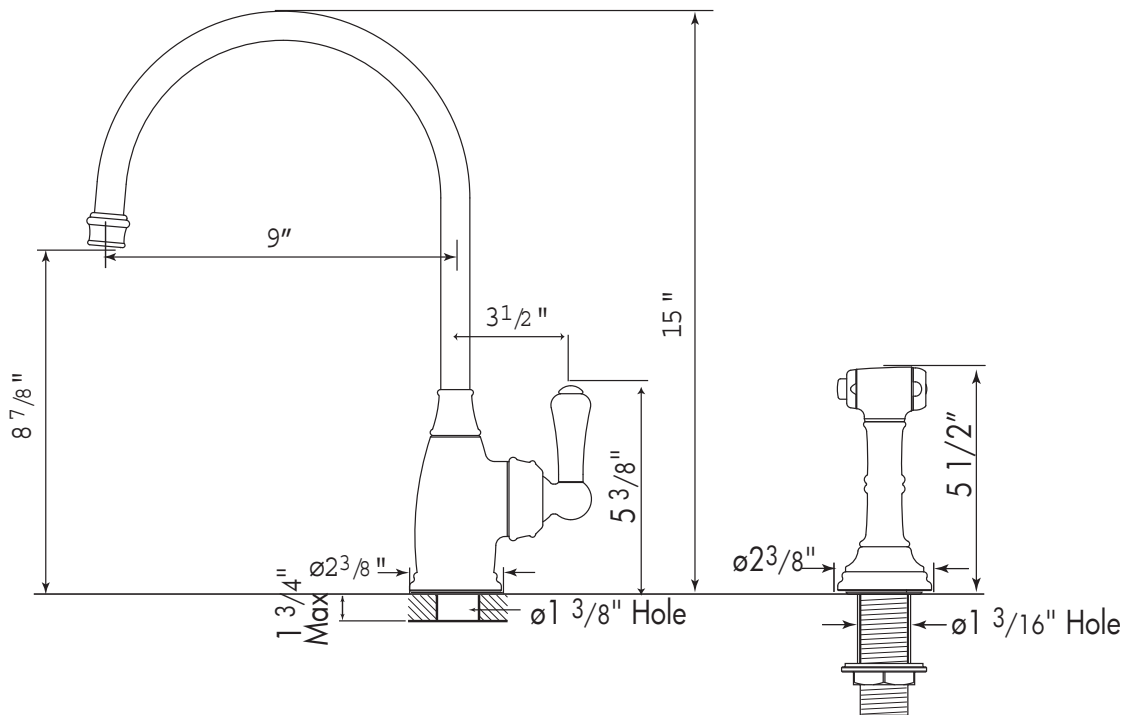

WARRANTY

- Limited Lifetime

* For CA/VT, place a "-2" at end of model number for code compliant product. (Example A3608LMAPC-2)

Consult your local ROHL showroom for additional information and specifications. For complete warranty details and a list of showrooms, go to www.rohlhome.com.