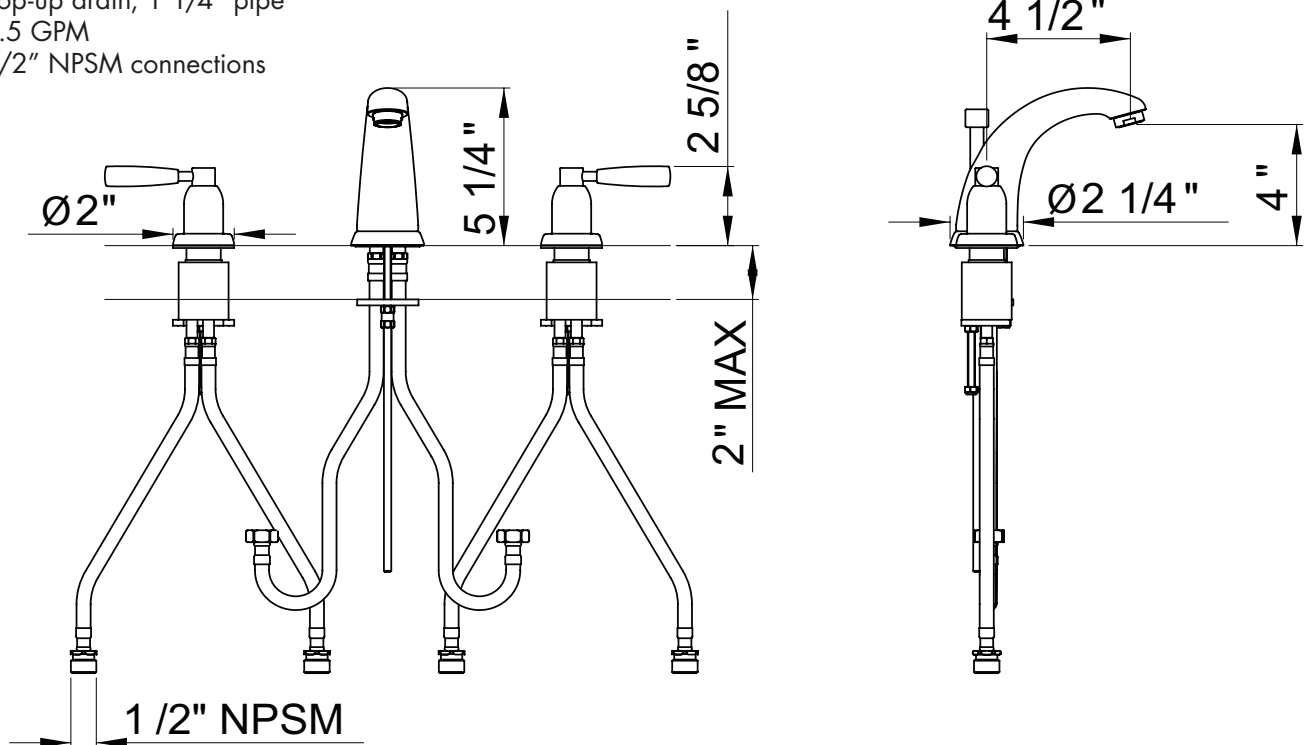

WARRANTY

- Limited Lifetime

Consult your local ROHL showroom for additional information and specifications. For complete warranty details and a list of showrooms, go to www.rohlhome.com.