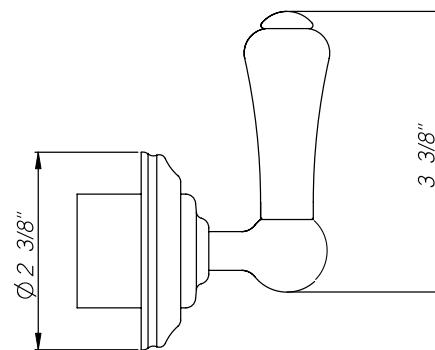

PERRIN & ROWE® CONCEALED WALL VALVE VOLUME CONTROL TRIM OR DIVERTER TRIM

ROHL Perrin & Rowe® Bath

U.3774LSP/TO (Metal Lever with Porcelain Cap)

U.3774LS/TO (All Metal Lever)

FEATURES

- Trim only
- No temperature indicator
- Applications:
  - Wall valve volume control: U.3240R or R1040R rough required
  - 3-port, 2-way diverter: U.5542NVO rough required
  - 4-port, 3-way diverter: R1062BO or U.5562NBO rough required

COLORS/FINISHES

- Polished Chrome
- Polished Nickel
- Satin Nickel
- Inca Brass
- English Bronze

WARRANTY

- Limited Lifetime

LSP

LS