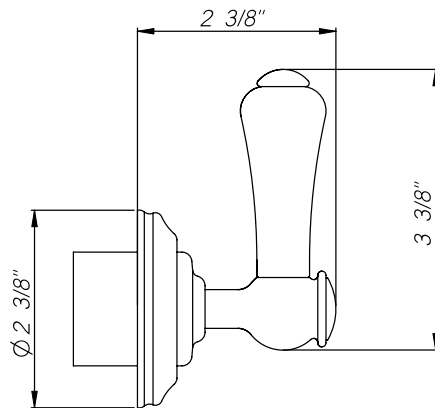

PERRIN & ROWE® CONCEALED WALL VALVE VOLUME CONTROL TRIM OR DIVERTER TRIM

ROHL Perrin & Rowe® Bath

U.3774LSP/TO (Metal Lever with Porcelain Cap)

U.3774LS/TO (All Metal Lever)

FEATURES

- Trim only
- No temperature indicator
- Applications:
  - Wall valve volume control: U.3240R or R1040R rough required
  - 3-port, 2-way diverter: U.5542NVO rough required
  - 4-port, 3-way diverter: R1062BO or U.5562NBO rough required

COLORS/FINISHES

- Polished Chrome
- Polished Nickel
- Satin Nickel
- Inca Brass
- English Bronze

WARRANTY

- Limited Lifetime

LSP

LS