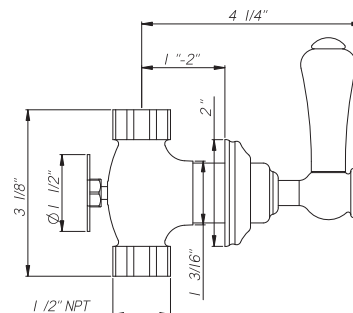

* For CA/VT, place a "-2" at end of model number for code compliant product. (Example A3608LMAPC-2)

Consult your local ROHL showroom for additional information and specifications. For complete warranty details and a list of showrooms, go to www.rohlhome.com.