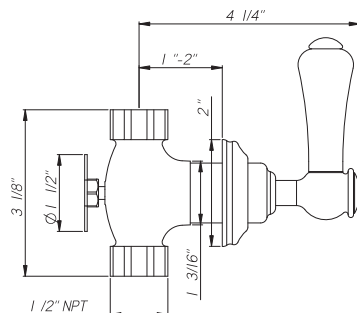

* For CA/VT, place a "-2" at end of model number for code compliant product. (Example A3608LMAPC-2)

Consult your local ROHL showroom for additional information and specifications. For complete warranty details and a list of showrooms, go to www.rohlhome.com.