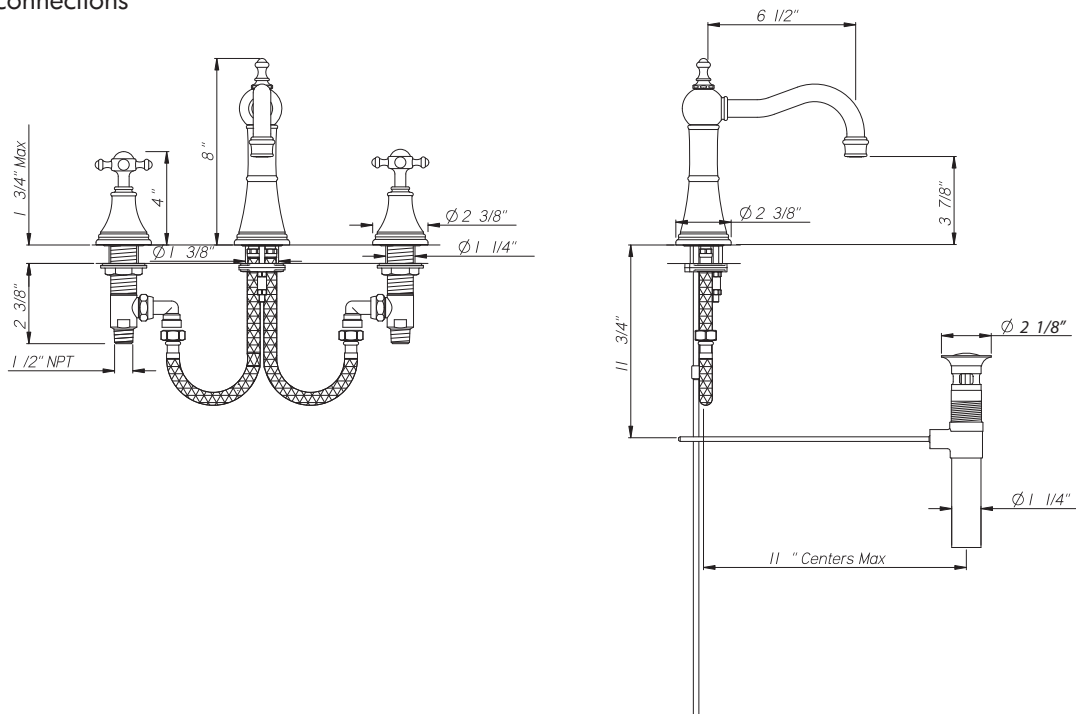

Georgian Era 3-Hole Column Spout Basin Set with Cross Handles

ROHL Perrin & Rowe Bath

U.3724X*

FEATURES

- Swivel spout
- Spout, valve housing and pop-up made from solid brass
- 2 x 1 1/8" hole cutouts, 1 x 1 3/8" hole cutout
- 1/4-turn ceramic disc valves
- Unique handle fixing clip, engineered to increase the life of the valve
- 1/2" NPT connections

COLORS/FINISHES

- Polished Chrome
- Polished Nickel
- Satin Nickel
- English Bronze
- Inca Brass

WARRANTY

- Limited Lifetime

* For CA/VT, place a "-2" at end of model number for code compliant product. (Example A3608LMAPC-2)

U.3724X Spare Parts

* Where indicated specify color