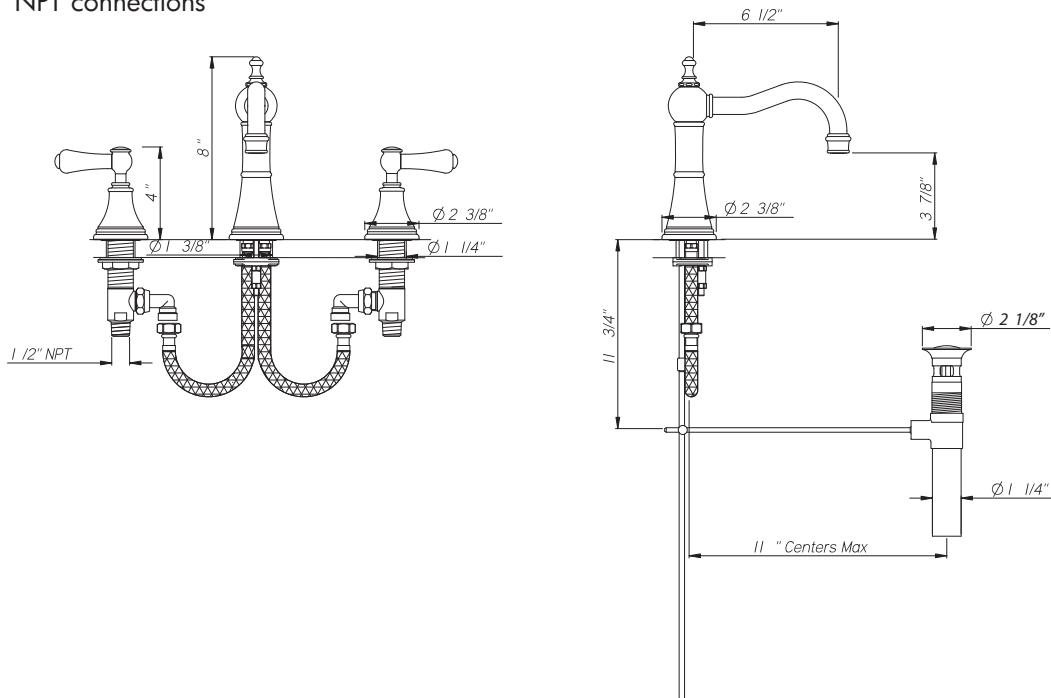

WARRANTY

- Limited Lifetime

* For CA/VT, place a "-2" at end of model number for code compliant product. (Example A3608LMAPC-2)

Consult your local ROHL showroom for additional information and specifications. For complete warranty details and a list of showrooms, go to www.rohlhome.com.