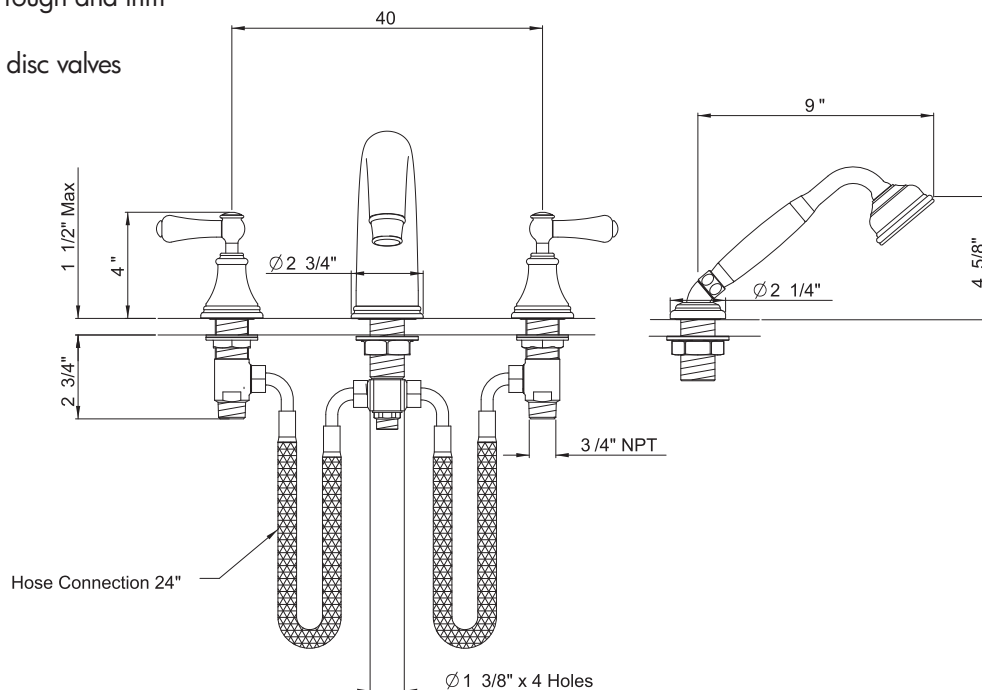

WARRANTY

- Limited Lifetime