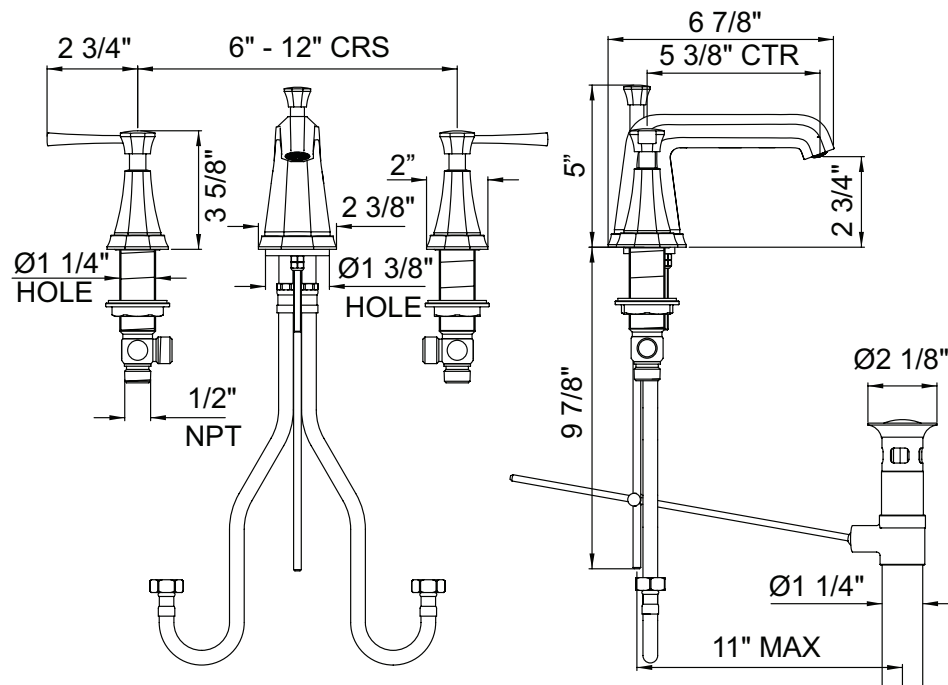

WARRANTY

- Limited Lifetime

Consult your local ROHL showroom for additional information and specifications. For complete warranty details and a list of showrooms, go to www.rohlhome.com.