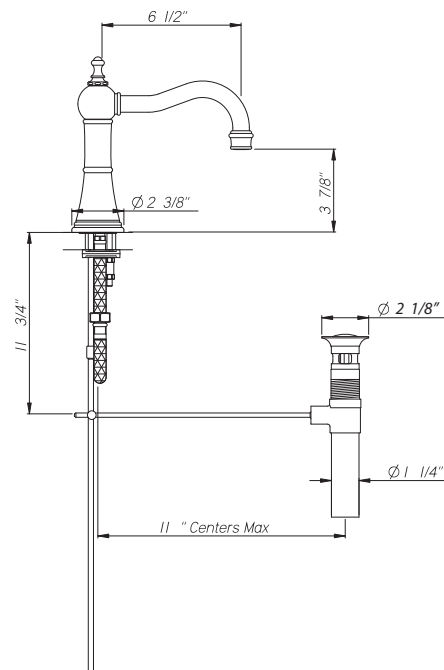

* For CA/VT, place a "-2" at end of model number for code compliant product. (Example A3608LMAPC-2)

Consult your local ROHL showroom for additional information and specifications. For complete warranty details and a list of showrooms, go to www.rohlhome.com.