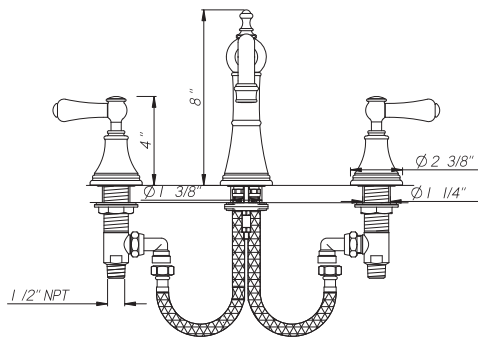

Georgian Era Three Hole Column Spout Basin Set with Lever Handles

ROHL Perrin & Rowe Bath

U.3723LSP* (Metal Levers with Porcelain Caps)
U.3723LS* (All Metal Levers)

FEATURES

- Swivel spout
- Spout, valve housing and pop-up made from solid brass
- 2 x 1 1/8" hole cutouts, 1 x 1 3/8" hole cutout
- 1/4-turn ceramic disc valves
- Unique handle fixing clip, engineered to increase the life of the valve
- 1/2" NPT connections
- 1.2 GPM

COLORS/FINISHES

- Polished Chrome
- Polished Nickel
- Satin Nickel
- English Bronze
- Inca Brass

WARRANTY

- Limited Lifetime

U.3723LSP

U.3723L

* For CA/VT, place a "-2" at end of model number for code compliant product. (Example A3608LMAPC-2)