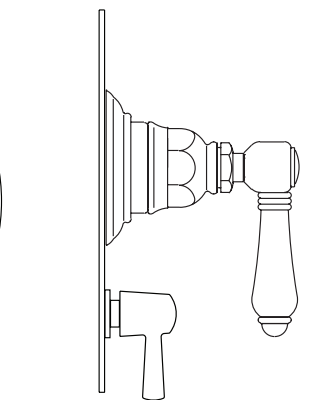

ITALIAN BATH PRESSURE BALANCE TRIM WITH DIVERTER

ROHL — Italian Bath Viaggio, Hex, Acqui, San Julio

A2410NLM (Metal Lever)

A2410NXM (Cross Handle)

A2410NLP (Porcelain Lever)

A2410NLH (Metal Hex Lever)

A2410NLC (Crystal Lever)

A2410NXC (Crystal Cross Handle)

FEATURES

- Single lever control
- Trim for concealed pressure balance rough valve with diverter
- Brass construction
- Showerhead to tub spout or handshower diverter
- Must order RDD-2 rough valve to complete

COLORS/FINISHES

- Polished Chrome
- Polished Nickel
- Satin Nickel
- Italian Brass*
- Tuscan Brass**

WARRANTY

- Limited Lifetime
- (*) 5 year Limited Warranty
- (**) No Warranty

3/32"