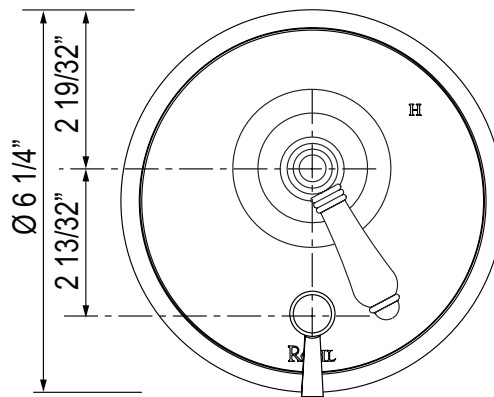

ITALIAN BATH PRESSURE BALANCE TRIM WITH DIVERTER

ROHL — Italian Bath Viaggio, Hex, Acqui, San Julio

A2410NLM (Metal Lever)

A2410NXM (Cross Handle)

A2410NLP (Porcelain Lever)

A2410NLH (Metal Hex Lever)

A2410NLC (Crystal Lever)

A2410NXC (Crystal Cross Handle)

FEATURES

- Single lever control
- Trim for concealed pressure balance rough valve with diverter
- Brass construction
- Showerhead to tub spout or handshower diverter
- Must order RDD-2 rough valve to complete

COLORS/FINISHES

- Polished Chrome
- Polished Nickel
- Satin Nickel
- Italian Brass*
- Tuscan Brass**

WARRANTY

- Limited Lifetime
- (*) 5 year Limited Warranty
- (**) No Warranty

3/32"