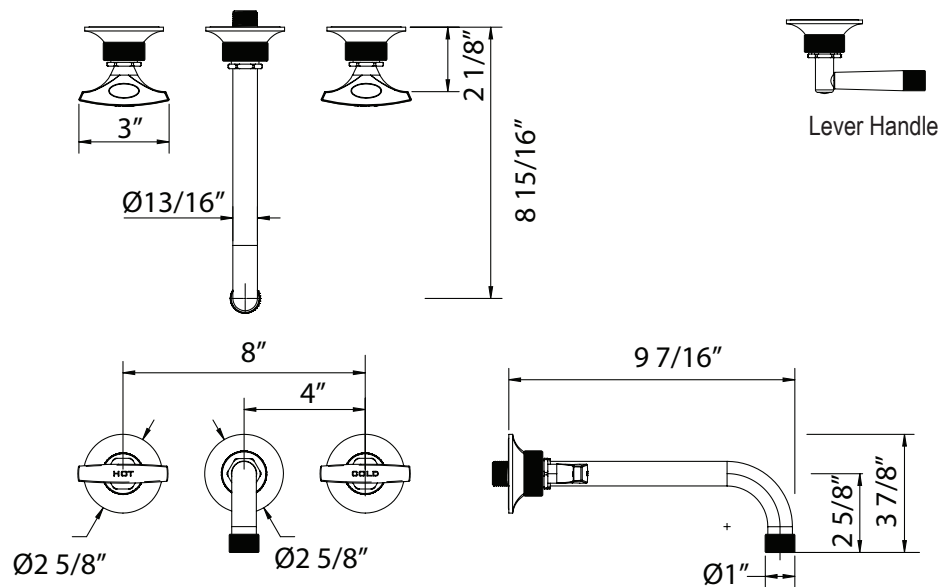

GRACELINE WALL MOUNT WIDESPREAD LAVATORY FAUCET

Michael Berman Graceline™

MB2030LM (Lever Handles)

MB2030DM (Metal Dial Handles)

FEATURES

- 1/2" female NPT wall valves
- 1/2" male NPT spout connection
- 8 15/16" spout reach
- 3 x 1 3/8" cutouts
- 1/4-turn ceramic valves
- 1.2 GPM aerator

INSTALLATION INSTRUCTIONS

NOTE(S):

1. APPLY NSF COMPLIANT GREASE TO ANY O-RING, SEALING JOINTS, AND/OR PIVOTAL POINTS. G

2. APPLY NSF COMPLIANT LOCTITE TO THREADED AREA. L

PART NUMBER	DESCRIPTION	QTY.
11428	AERATOR CACHE TINY JUNIOR 1.2GPM 43.2260.450 PINK	1
3-028/00	ASSY. SPOUT WALL LAV MB GRACELINE	1
30188/00	BASE, WALL MOUNT LAV/RT	1
2-123/00	ASSY. SPOUT WALL LAV	1
90117	O-RING, 7/8"ID X 33/32"THK., AS-568-117	2
30173/00	ESCUTCHEON BASE, MB GRACELINE	1
90139	O-RING, 2-3/16"ID X 3/32"THK., AS-568-139	1
3-346/00	ASSY, HANDLE LEVER MB GRACELINE	2
30182/00	HANDLE, LEVER MB-PD2	1
30181/00	HUB, HANDLE LEVER MB GRACELINE	1
30177/00	HEX HANDLE BOTTOM, MB PD2	1
92053	WASHER, .70"ID X .88"OD X .063"THK	1
92013	SCREW, SOCKET HD CAP 8-32 THREAD, 3/8" LENGTH	1
30179	STEM 20PT MB GRACELINE	1
30178/00	HUB FOR HANDLES, MB GRACELINE	1
90015	O-RING, 9/16"ID X 11/16"OD X 1/16"THK, AS-568-015	1
30180/00	ESCUTCHEON BASE, MB GRACELINE	1
90139	O-RING, 2-3/16"ID X 3/32"THK., AS-568-139	1