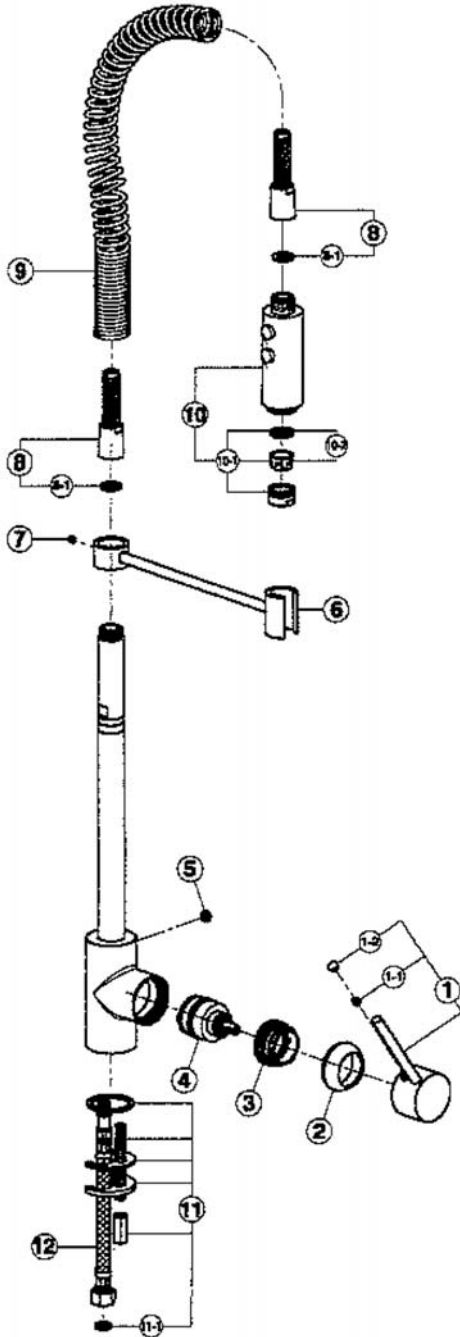

### FEATURES

- Metal lever only
- Dual spray modes
- Brass construction
- 1 3/4" max. installation depth on deck
- Ceramic disc control cartridge
- Available only in Polished Chrome
- 8 5/8" reach C-spout
- Spout is fixed, metal hose, handspray, and spring swivel

### WARRANTY

- Limited Lifetime

\* For CA/VT, place a "-2" at end of model number for code compliant product. (Example A3608LMAPC-2)

Consult your local ROHL showroom for additional information and specifications. For complete warranty details and a list of showrooms, go to [www.rohlhome.com](http://www.rohlhome.com).

## LS64L Spare Parts

POS.	DESCRIPTION	CODE
1	Lever "LS"	ZZ 94363 0
1-1	Screw - stainless steel M.6x6	ZZ 92645 0
1-2	Cap for lever	ZZ 93347 0
2	Escutcheon cartridge	ZZ 93351 0
3	Nut for mixing valve	ZZ 93353 0
4	Mixing valve	ZZ 93196 0
5	Cap for lever	ZZ 92711 0
6	Support for handspray	ZZ 94979 0
7	Screw - stainless steel M.5x5	ZZ 94980 0
8	Flex G. 1/2" x G.1/2"	ZZ 94981 0
8-1	Gasket for flex	ZZ 94982 0
9	Spring	ZZ 94983 0
10	Handspray	ZZ 94419 0
10-1	Mousseur M.24x1 IA	ZZ 92836 0
10-2	Mousseur cartridge M.24x1	ZZ 92695 0
11	Installation set single hole	ZZ 92899 0
11-1	Gasket for flex	ZZ 92696 0
12	Flex.M11x1	ZZ 94368 0