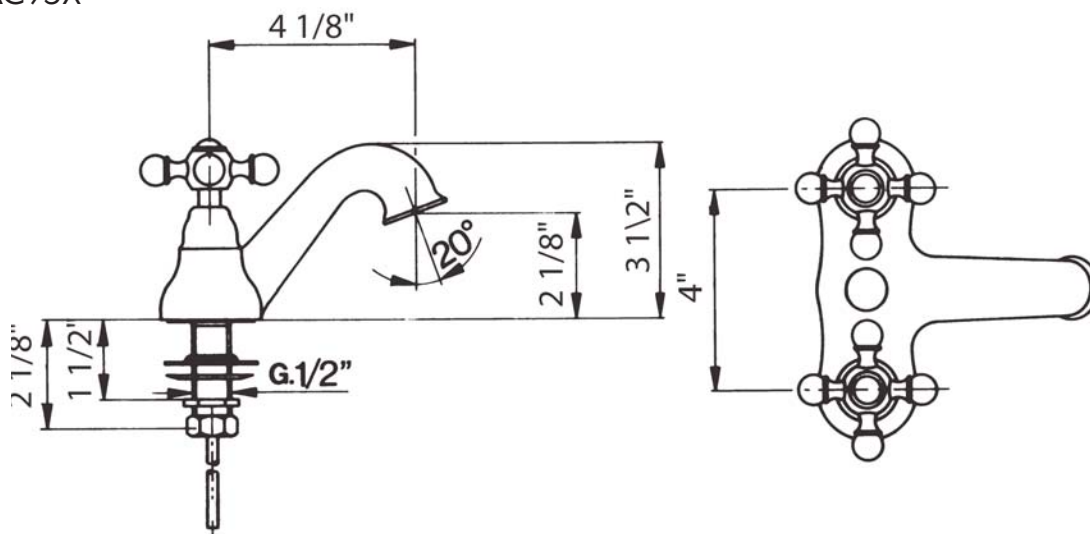

WARRANTY

- Limited Lifetime*

* No Warranty on Tuscan Brass Finish (TCB)

AC95X

AC95L

AC95LM &
AC95LP

* For CA/VT, place a "-2" at end of model number for code compliant product. (Example A3608LMAPC-2)

Consult your local ROHL showroom for additional information and specifications. For complete warranty details and a list of showrooms, go to www.rohlhome.com.