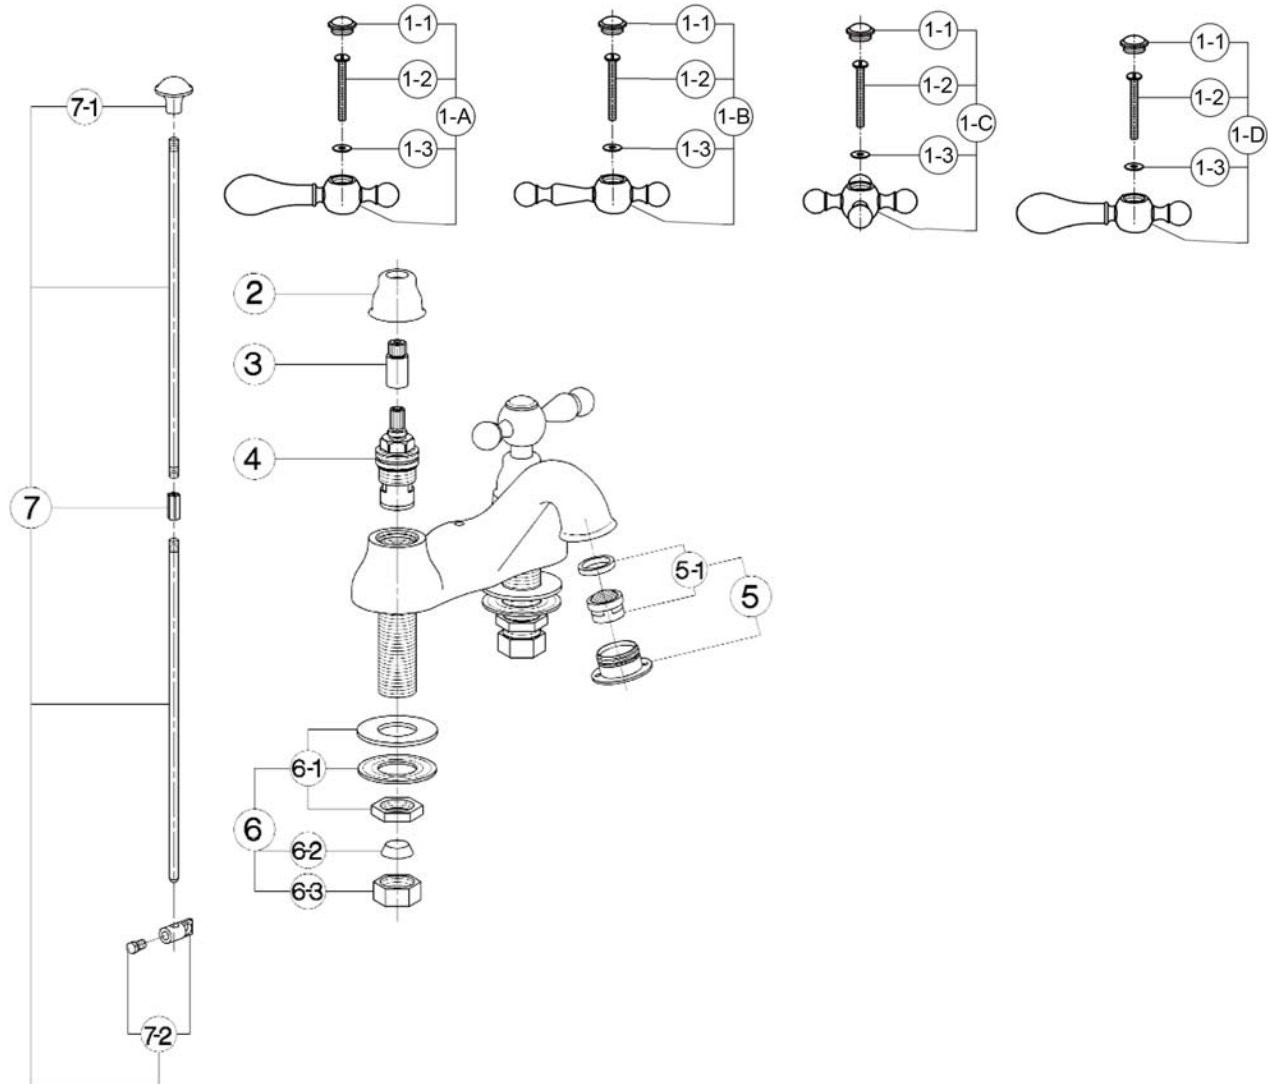

4" Centerset Basin Mixer

ROHL Cisal Bath

- AC95L*** (Ornate Metal Lever)
- AC95LM*** (Classic Metal Lever)
- AC95X*** (Cross Handle)
- AC95LP*** (White Resin Lever)

FEATURES

- 4" mini spread
- 1/4-turn ceramic disc valves
- Fixed spout
- Pop-up drain, 1 1/4" pipe
- 3 x 1 3/8" cutouts, 4" center to center
- 1.5 GPM

* For CA/VT, place a "-2" at end of model number for code compliant product. (Example A3608LMAPC-2)

Consult your local ROHL showroom for additional information and specifications. For complete warranty details and a list of showrooms, go to www.rohlhome.com.

AC95 Spare Parts

POS.	DESCRIPTION	CODE	POS.	DESCRIPTION	CODE
1-A	Classic Metal lever with "Cold" mark	ZZ950330	3	Extension for head valve	ZZ926710
1-A	Classic Metal lever with "Hot" mark	ZZ950340	4	Cartridge Hot (counterclockwise opening)	ZZ929070
1-B	Ornate Metal lever handle "Cold" mark	ZZ921170	4	Cartridge Cold (clockwise opening)	ZZ929060
1-B	Ornate Metal lever handle "Hot" mark	ZZ921180	5	Installation set complete	ZZ927440
1-C	Cross handle "Cold" mark with screw and cap	ZZ921120	5-1	Installation set deck mounted tap	ZZ927400
1-C	Cross handle "Hot" mark with screw and cap	ZZ921110	5-2	Gasket	ZZ926880
1-D	White resin lever with "Cold" mark	ZZ922620	5-3	Nut 1/2"	ZZ926120
1-D	White resin lever with "Hot" mark	ZZ922630	6	Aerator complete	ZZ930790
1-1	Cap for handle (Cold)	ZZ938610	6-1	Aerator insert only	ZZ933930
1-1	Cap for handle (Hot)	ZZ938620	7	Pop-up rod complete	ZZ927870
1-2	Screw for handle	ZZ926500	7-1	Knob for pop-up rod	ZZ926830
1-3	Brass washer	ZZ926730	7-2	Connection for pop-up rod	ZZ926380
2	Escutcheon	ZZ926520			