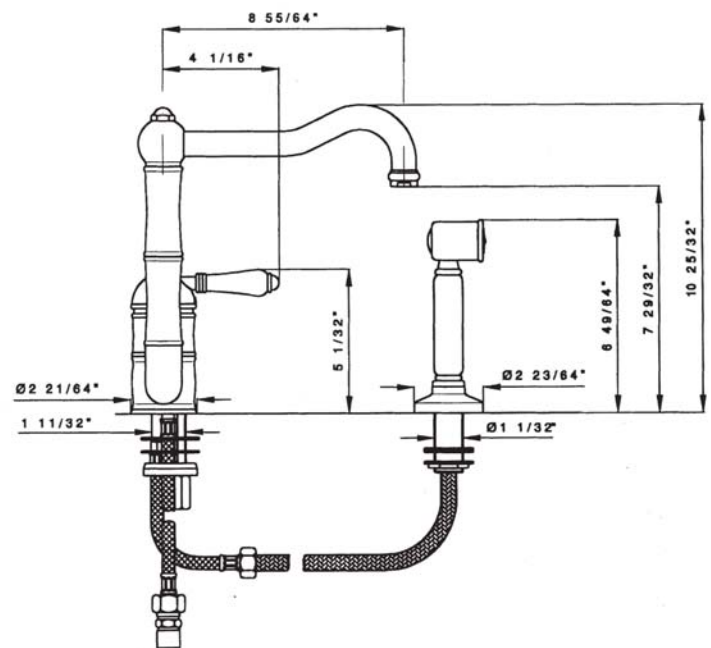

* For CA/VT, place a "-2" at end of model number for code compliant product. (Example A3608LMAPC-2)

Consult your local ROHL showroom for additional information and specifications. For complete warranty details and a list of showrooms, go to www.rohlhome.com.