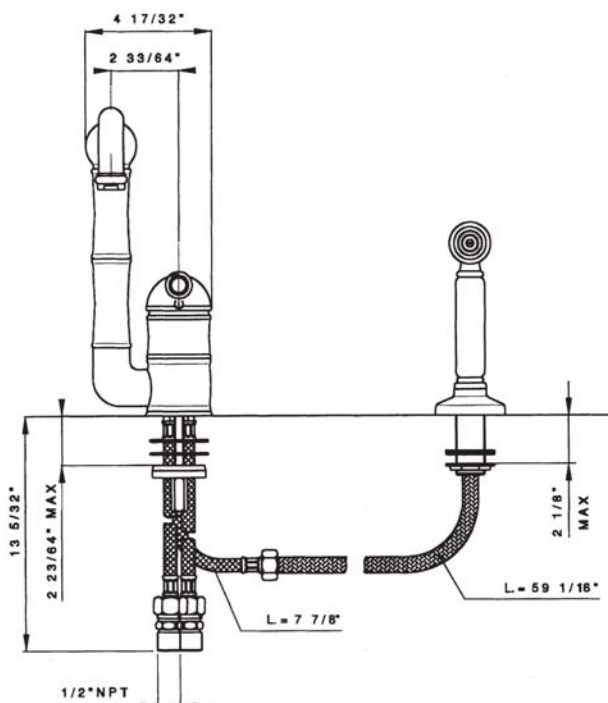

* For CA/VT, place a "-2" at end of model number for code compliant product. (Example A3608LMAPC-2)

Consult your local ROHL showroom for additional information and specifications. For complete warranty details and a list of showrooms, go to www.rohlhome.com.