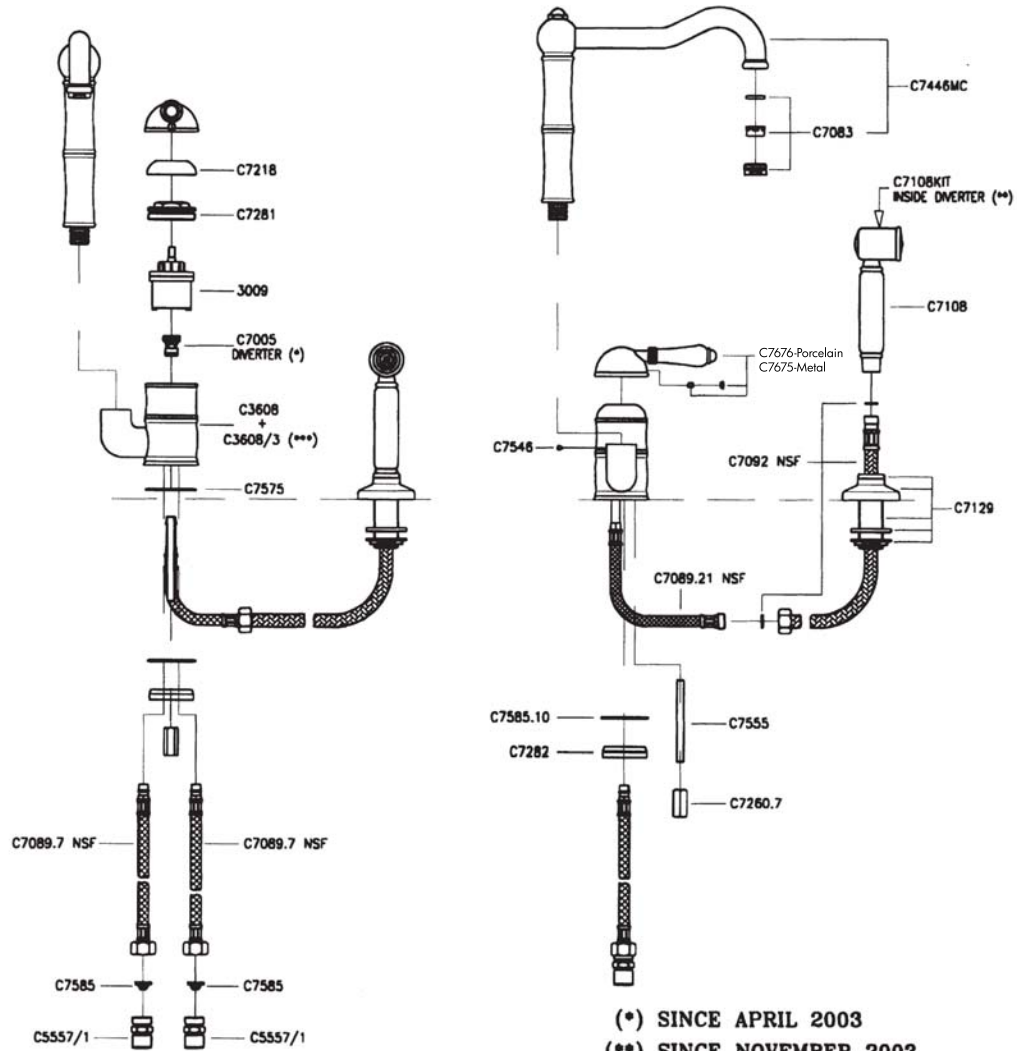

A3608WS Spare Parts