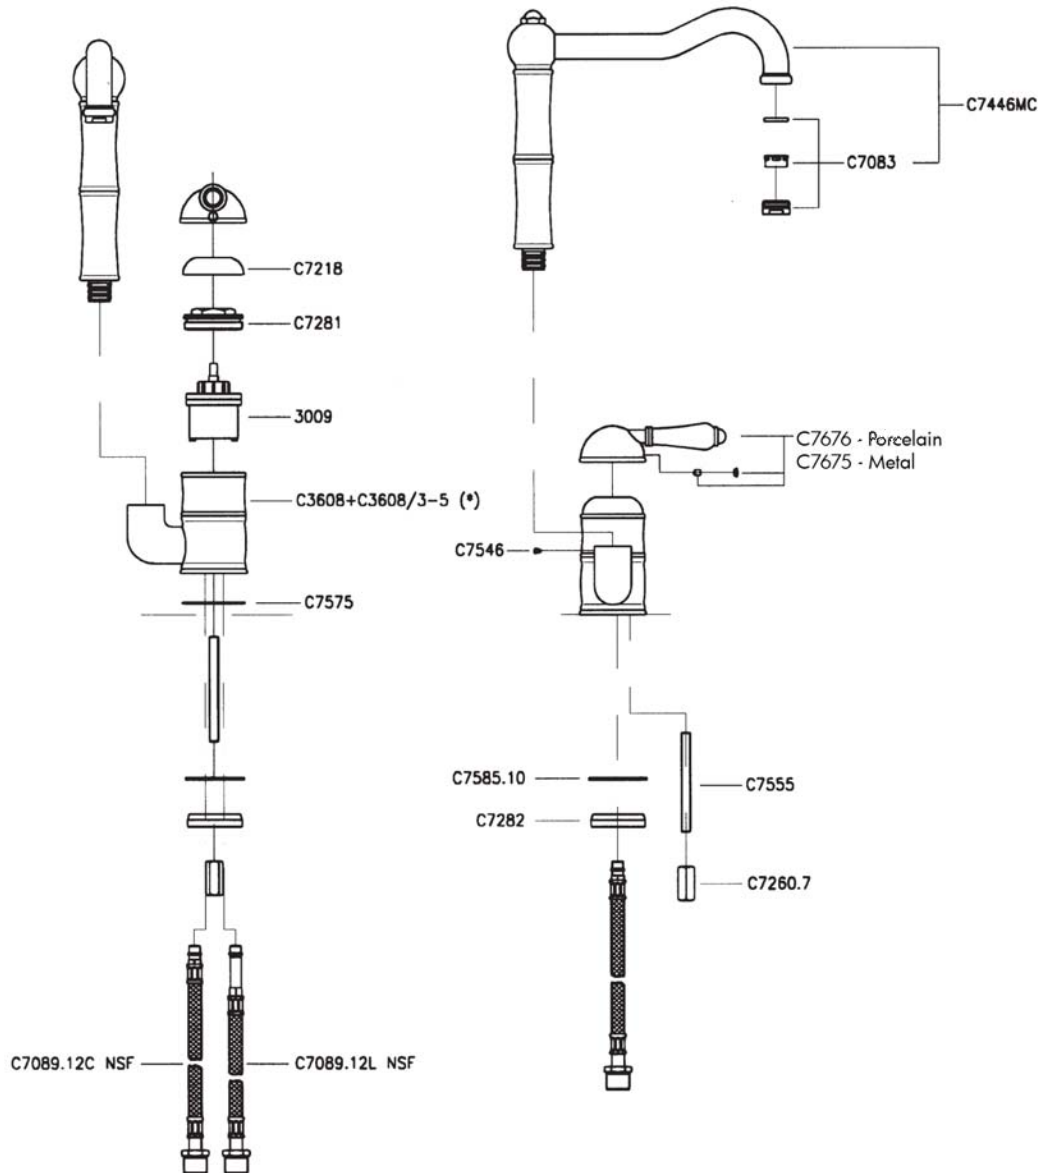

**A3608LM\*** (Metal Lever without Handspray)

### FEATURES

- Ceramic disc single lever cartridge
- 10 25/32" spout height
- 9" spout reach
- 1 3/8" cutout
- 1/2" IP flexible supplies

### WARRANTY

- Limited Lifetime\*
- \* No Warranty on Tuscan Brass Finish (TCB)

\* For CA/VT, place a "-2" at end of model number for code compliant product. (Example A3608LMAPC-2)

Consult your local ROHL showroom for additional information and specifications. For complete warranty details and a list of showrooms, go to [www.rohlhome.com](http://www.rohlhome.com).

## A3608 Spare Parts

(\*) NOT AVAILABLE AS SPARE PART