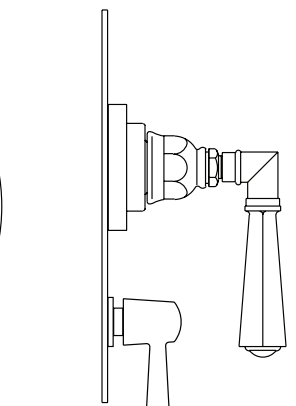

SAN GIOVANNI PRESSURE BALANCE TRIM WITH DIVERTER

ROHL — Italian Bath San Giovanni

A3310NLM (Metal Lever)

A3310NXM (Cross Handle)

A3310NX (Five Spoke Handle)

FEATURES

- Single handle control
- Trim for concealed pressure balance rough valve with diverter
- Brass construction
- Showerhead to tub spout or handshower diverter
- Must order RDD-2 rough valve to complete

COLORS/FINISHES

- Polished Chrome
- Polished Nickel
- Satin Nickel
- Tuscan Brass*

WARRANTY

- Limited Lifetime
- *No Warranty

XM

X

3/32" ||