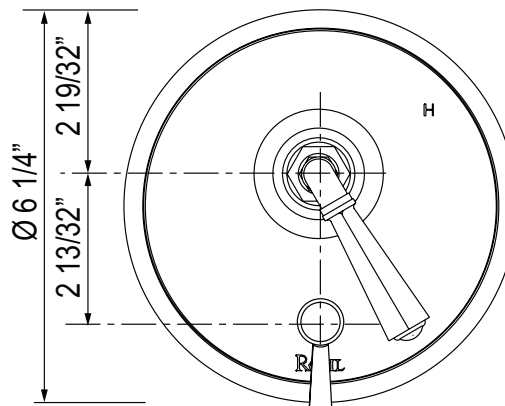

SAN GIOVANNI PRESSURE BALANCE TRIM WITH DIVERTER

ROHL — Italian Bath San Giovanni

A3310NLM (Metal Lever)

A3310NXM (Cross Handle)

A3310NX (Five Spoke Handle)

FEATURES

- Single handle control
- Trim for concealed pressure balance rough valve with diverter
- Brass construction
- Showerhead to tub spout or handshower diverter
- Must order RDD-2 rough valve to complete

COLORS/FINISHES

- Polished Chrome
- Polished Nickel
- Satin Nickel
- Tuscan Brass*

WARRANTY

- Limited Lifetime
- *No Warranty

XM

X

3/32" ||