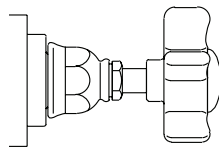

SAN GIOVANNI PRESSURE BALANCE TRIM WITH DIVERTER

ROHL — Italian Bath San Giovanni

A3310NLM (Metal Lever)

A3310NXM (Cross Handle)

A3310NX (Five Spoke Handle)

FEATURES

- Single handle control
- Trim for concealed pressure balance rough valve with diverter
- Brass construction
- Showerhead to tub spout or handshower diverter
- Must order RDD-2 rough valve to complete

COLORS/FINISHES

- Polished Chrome
- Polished Nickel
- Satin Nickel
- Tuscan Brass*

WARRANTY

- Limited Lifetime
- *No Warranty

XM

X

3/32" ||