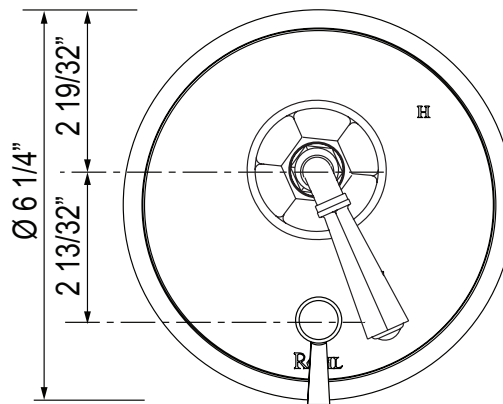

PALLADIAN PRESSURE BALANCE TRIM WITH DIVERTER

ROHL — Italian Bath Palladian

A2910NLM (Metal Lever)

A2910NXM (Cross Handle)

A2910NLC (Swarovski® Crystal Lever)

A2910NKC (Swarovski® Knob Handle)

FEATURES

- Single handle control
- Trim for concealed pressure balance rough valve with diverter
- Brass construction
- Showerhead to tub spout or handshower diverter
- Must order RDD-2 rough valve to complete

COLORS/FINISHES

- Polished Chrome
- Polished Nickel
- Satin Nickel
- Italian Brass*
- Tuscan Brass**

WARRANTY

- Limited Lifetime
- 5-year Limited Warranty
- **No Warranty

XM

3/32"