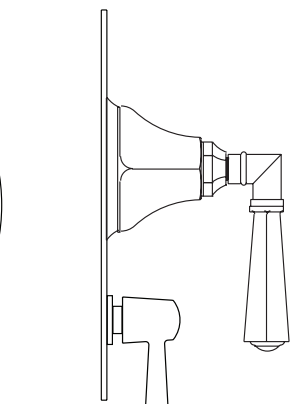

PALLADIAN PRESSURE BALANCE TRIM WITH DIVERTER

ROHL — Italian Bath Palladian

A2910NLM (Metal Lever)

A2910NXM (Cross Handle)

A2910NLC (Swarovski® Crystal Lever)

A2910NKC (Swarovski® Knob Handle)

FEATURES

- Single handle control
- Trim for concealed pressure balance rough valve with diverter
- Brass construction
- Showerhead to tub spout or handshower diverter
- Must order RDD-2 rough valve to complete

COLORS/FINISHES

- Polished Chrome
- Polished Nickel
- Satin Nickel
- Italian Brass*
- Tuscan Brass**

WARRANTY

- Limited Lifetime
- 5-year Limited Warranty
- **No Warranty

XM

3/32"