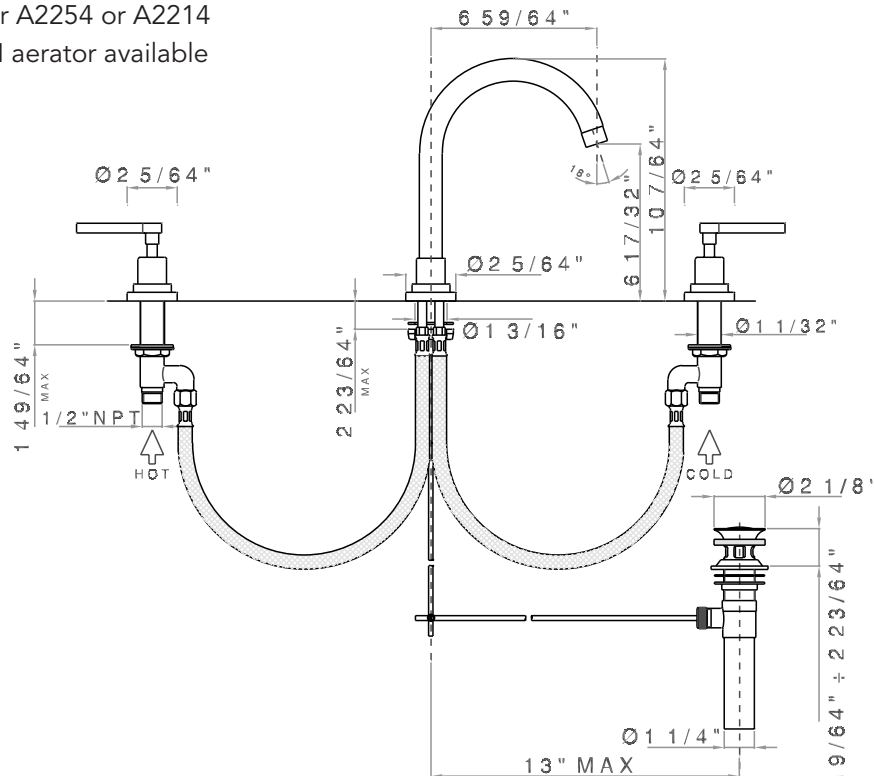

WARRANTY

- Limited Lifetime

*This product only available as "-2" product. Product is code compliant in CA/VT

Consult your local ROHL showroom for additional information and specifications. For complete warranty details and a list of showrooms, go to www.rohlhome.com.