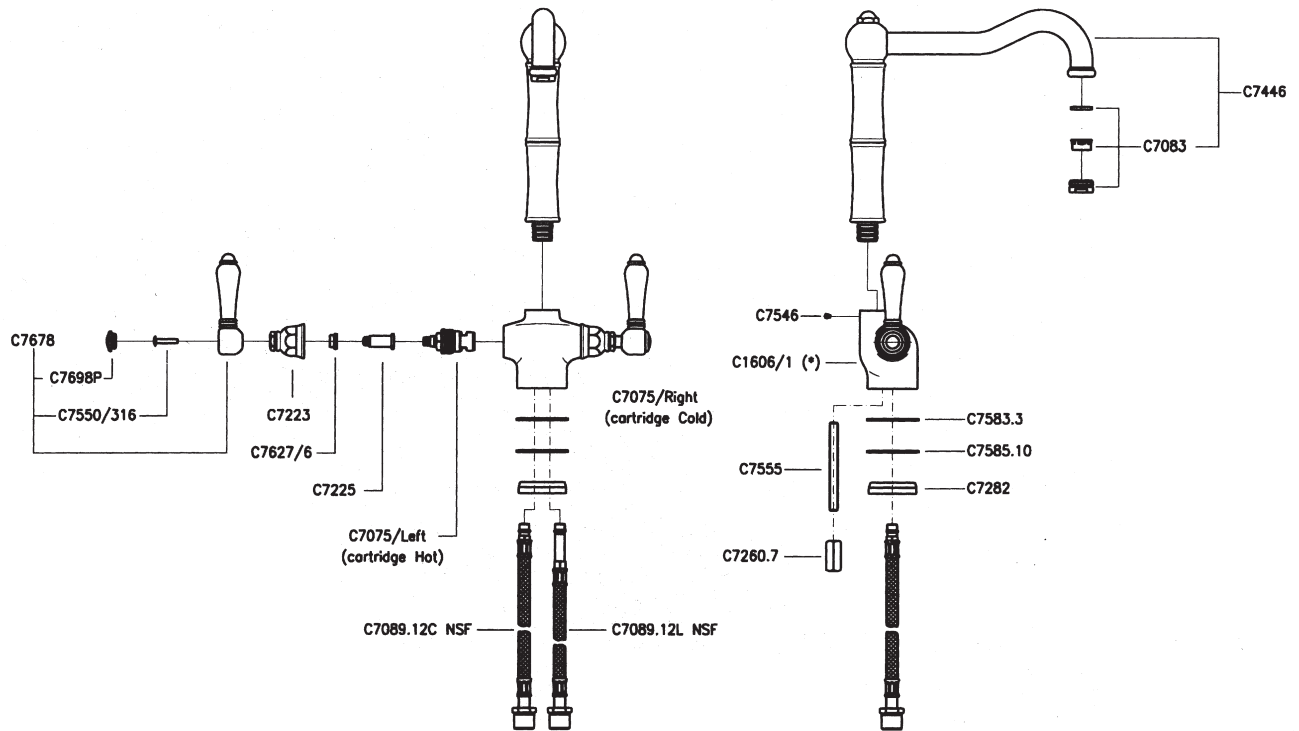

A1679 Spare Parts

(*) NOT AVAILABLE AS SPARE PART