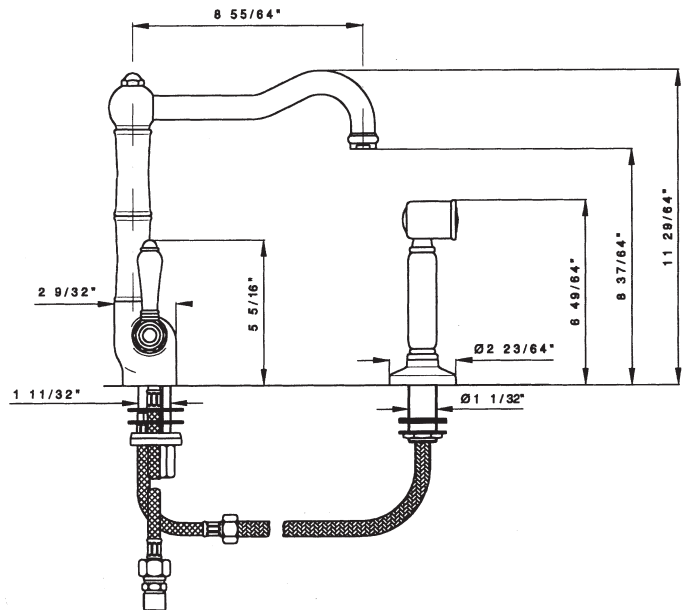

* For CA/VT, place a "-2" at end of model number for code compliant product. (Example A3608LMAPC-2)

Consult your local ROHL showroom for additional information and specifications. For complete warranty details and a list of showrooms, go to www.rohlhome.com.