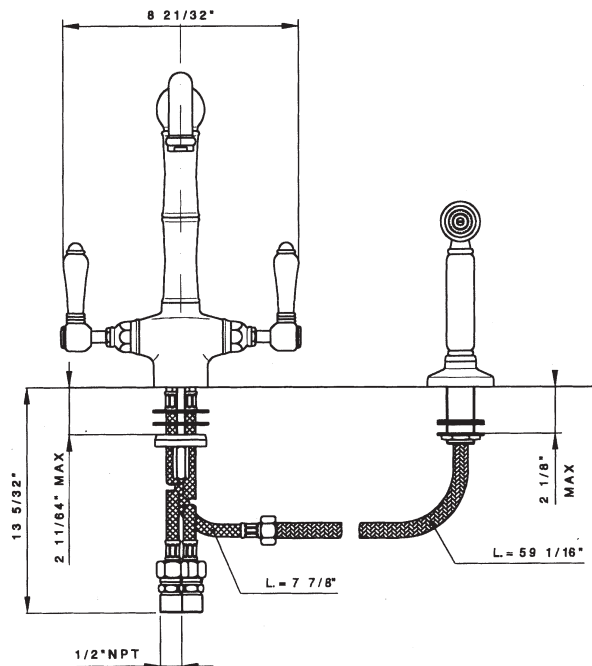

* For CA/VT, place a "-2" at end of model number for code compliant product. (Example A3608LMAPC-2)

Consult your local ROHL showroom for additional information and specifications. For complete warranty details and a list of showrooms, go to www.rohlhome.com.