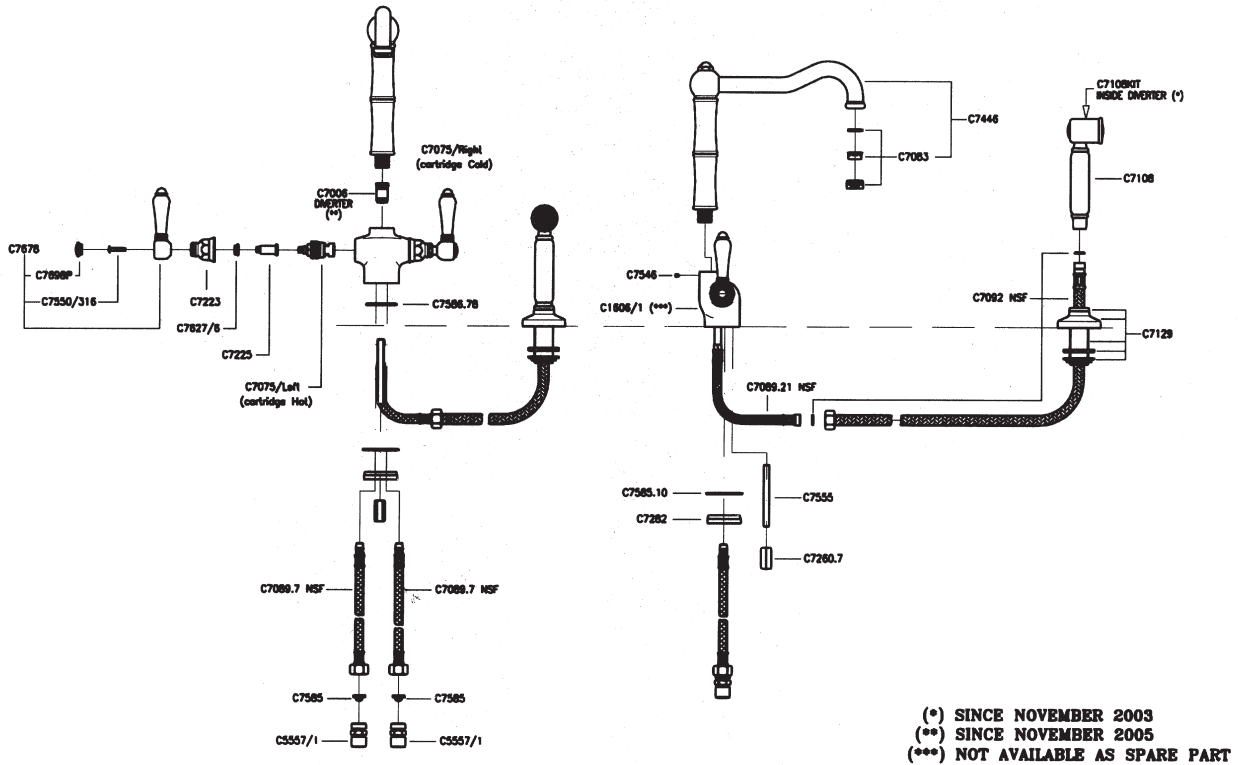

A1679WS Spare Parts

ASSEMBLING INSTRUCTION