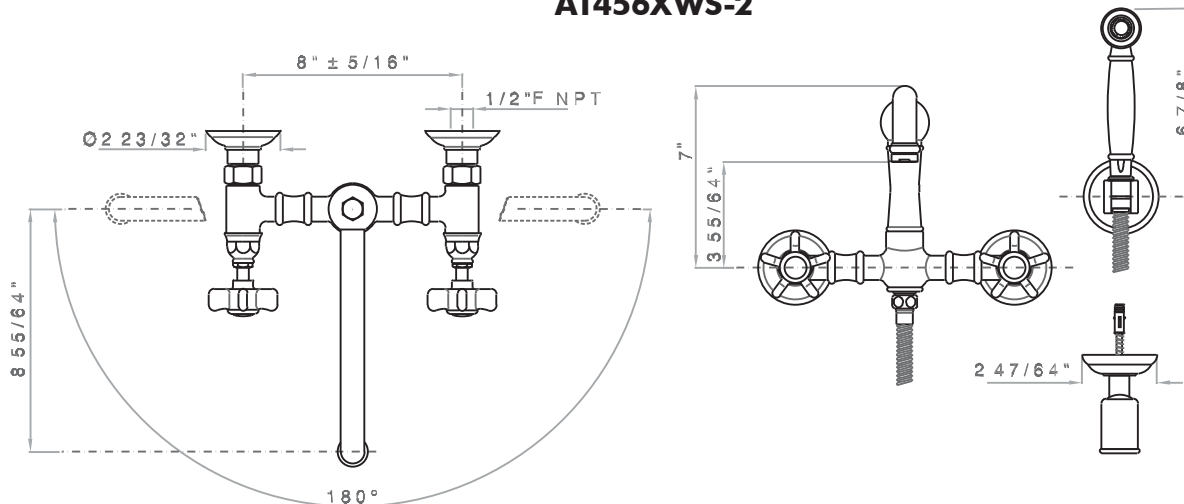

A1456XMWS

A1456LMWS & A1456LPWS

A1456XWS-2