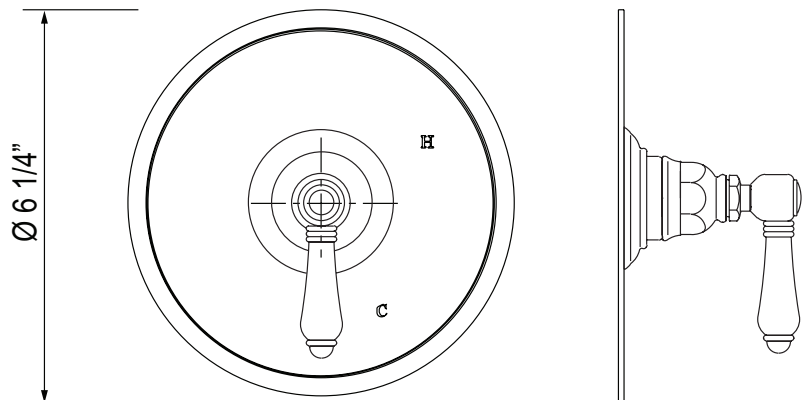

ITALIAN BATH PRESSURE BALANCE TRIM WITHOUT DIVERTER

ROHL — Italian Bath Viaggio, Hex, Acqui, San Julio

A1410LM (Metal Lever)

A1410XM (Cross Handle)

A1410LP (Porcelain Lever)

A1410LH (Metal Hex Lever)

A1410LC (Crystal Lever)

A1410XC (Crystal Cross Handle)

FEATURES

- Single lever control
- Trim for concealed pressure balance rough valve without diverter
- Brass construction
- Must order RCT-1 rough valve to complete

COLORS/FINISHES

- Polished Chrome
- Polished Nickel
- Tuscan Brass*
- Italian Brass**

WARRANTY

- Limited Lifetime
- *No Warranty on Tuscan Brass
- ** 5-year Limited Warranty on Italian Brass

3/32"