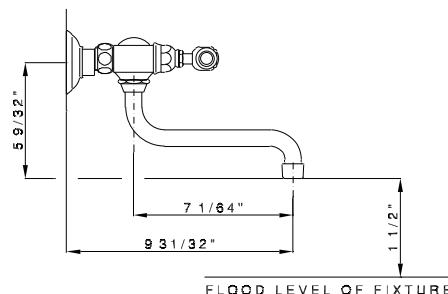

A1405/44LC* (Swarovski® Crystal Levers)

A1405/44XC* (Swarovski® Crystal Cross Handles)

FEATURES

- 8" center-to-center +/- 7/8"
- 1/4-turn ceramic valves
- 9 1/2" spout reach
- Swivel spout
- 2 x 3/4" cutouts
- 2 5/8" escutcheon diameter
- Drain assembly not included, order CNZREMOTE
- Solid brass

A1405/44XC

A1405/44LM & A1405/44LP

* For CA/V T, place a "-2" at end of model number for code compliant product. (Example A3608LMAPC-2)

Consult your local ROHL showroom for additional information and specifications. For complete warranty details and a list of showrooms, go to www.rohlhome.com.