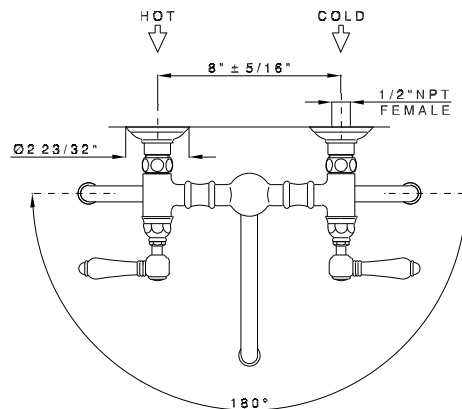

WARRANTY

- Limited Lifetime*
- No Warranty on Tuscan Brass Finish (TCB)