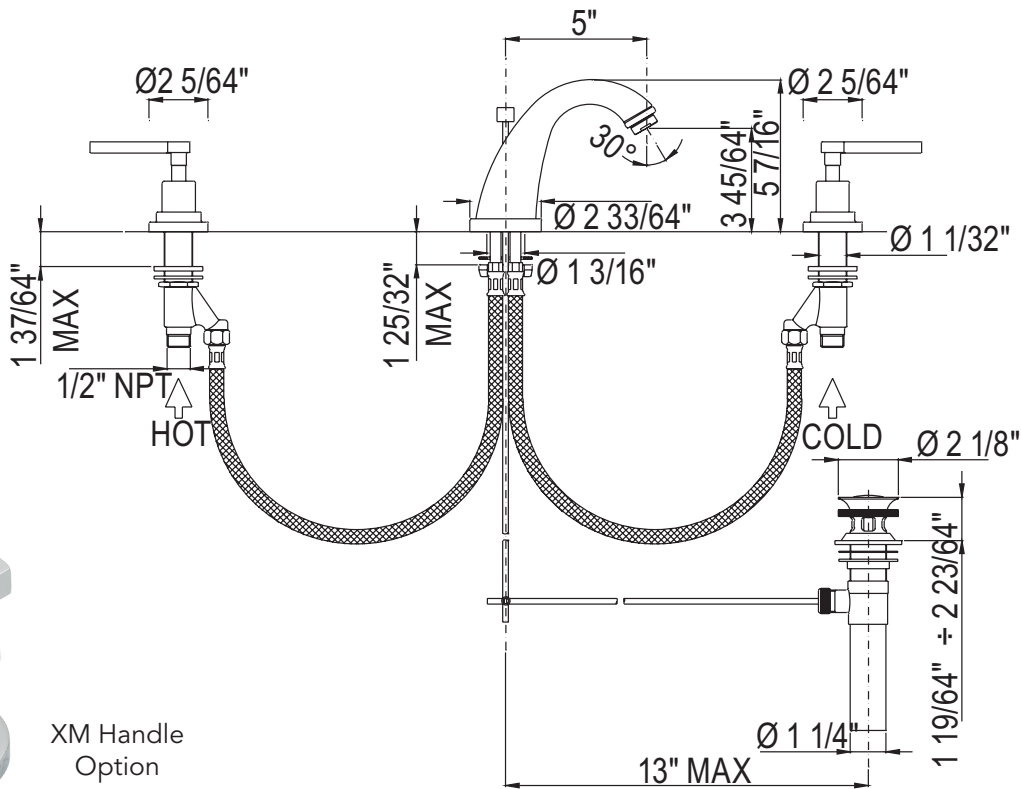

WARRANTY

- Limited Lifetime
- *No warranty on Tuscan Brass finish

XM Handle Option