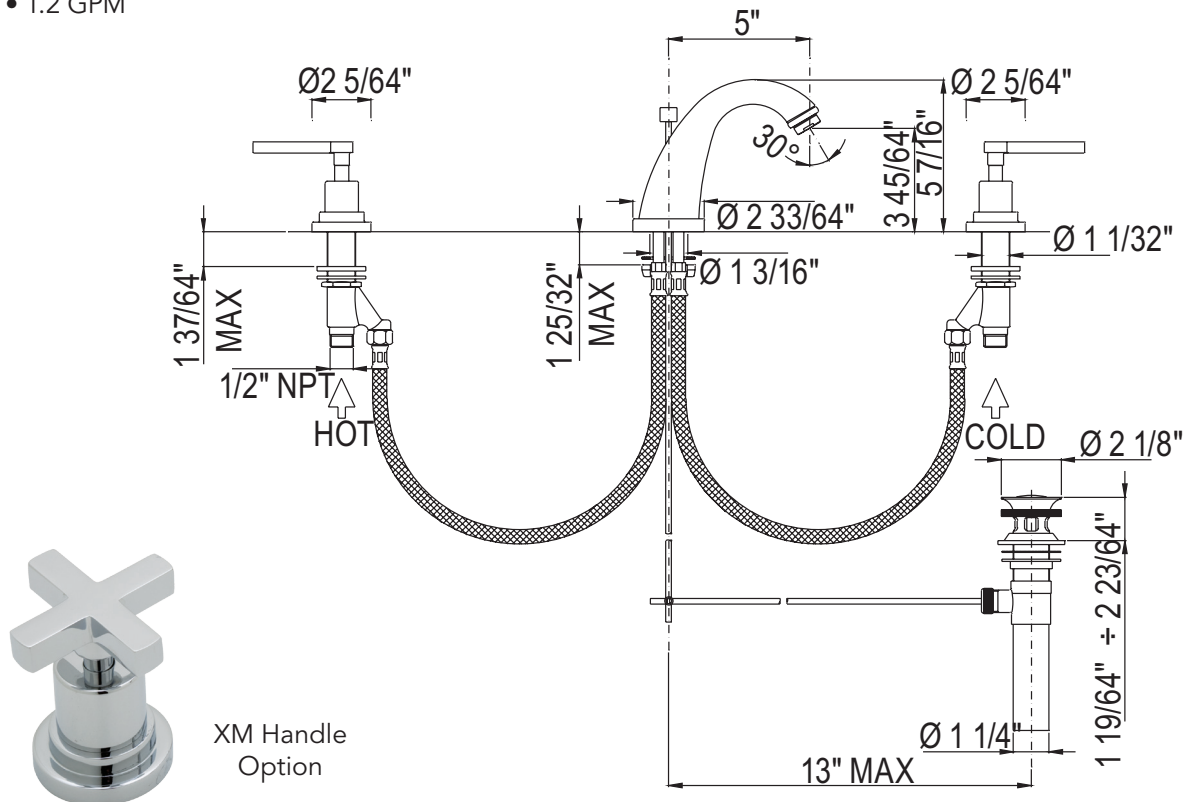

AVANTI C-SPOUT WIDESPREAD LAVATORY FAUCET

ROHL Transitional Bath

A1208LM (Metal Levers)

A1208XM (Cross Handles)

FEATURES

- Fixed spout
- 3 x 1 3/8" cuouts
- 1/4-turn ceramic disc control cartridges
- 5" spout reach
- 1/2" NPT connectors
- Pop-up included
- Brass construction
- Matching tub filler A1264
- 1.2 GPM

SPARE PARTS