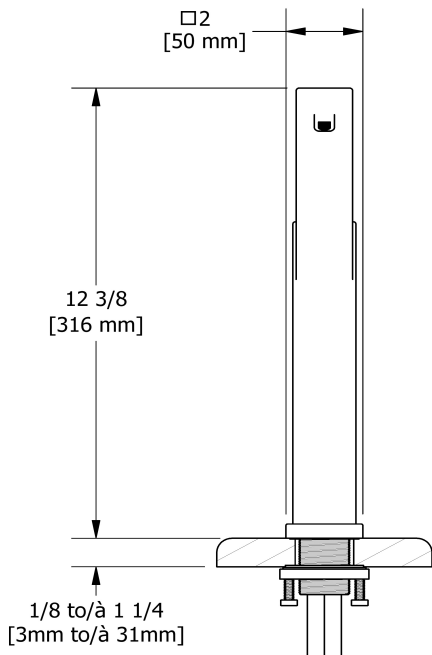

Sizes, models and finishes may differ from those presented.

Warranty

This **Riobel Inc.** product you have purchased carries a Limited Lifetime Warranty on the chrome, PVD finish, blacks and all working parts and is guaranteed from the initial purchase date against all manufacturing defects. All other finishes, including plastic components, are guaranteed for one year. All electric and/or electronic parts are covered by a 5-year limited warranty.

Customer Service

Ontario, West Canada : 888-287-5354 Quebec, Maritimes, United States : 866-473-8442