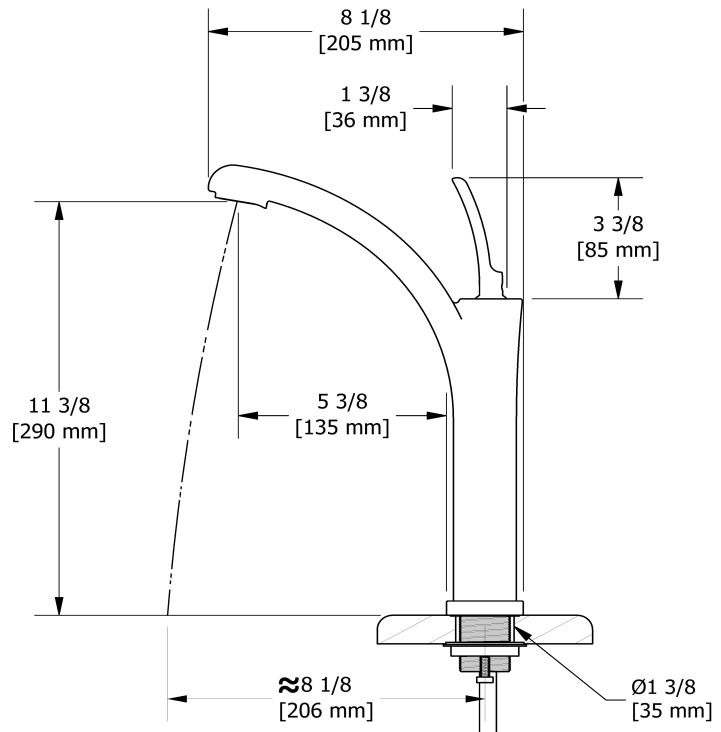

Sizes, models and finishes may differ from those presented.

Warranty

This **Riobel Inc.** product you have purchased carries a Limited Lifetime Warranty on the chrome, PVD finish, blacks and all working parts and is guaranteed from the initial purchase date against all manufacturing defects. All other finishes, including plastic components, are guaranteed for one year. All electric and/or electronic parts are covered by a 5-year limited warranty.

Customer Service

Ontario, West Canada : 888-287-5354 Quebec, Maritimes, United States : 866-473-8442