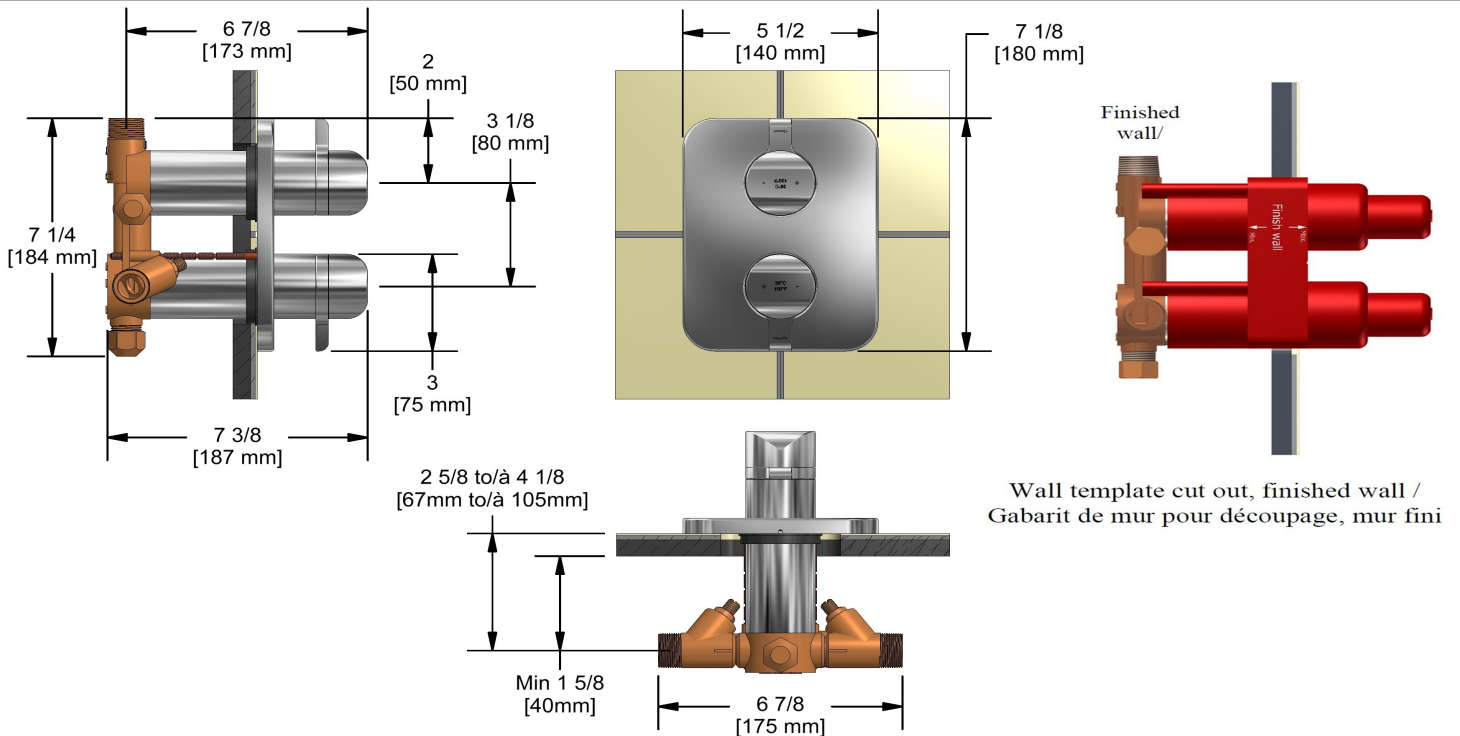

4-way Type T/P 3/4" coaxial complete valve
SA83

UPC®

Specifications

Descriptions

- 2 different temperatures
- 2 integrated volume controls
- 2 thermo/pressure balance coaxial cartridges with check valves
- 4 outlets: two 1/2" outlets male NPT and two 3/4" outlets male NPT or 1/2" female NPT
- Service valves
- 3/4" inlet male NPT, dedicated main water supply required

Available colors

- C : Chrome
- PN : Polished Nickel (PVD)

Available flows

- Type TP - For use with shower heads rated at 7L/min (1.8 gpm) or higher
- 76 L/min, 20 gpm (US) 60psi

Certifications

- CSA B125.1
- ASME A112.18.1
- ASSE 1016
- CMR248 Approval

Wall template cut out, finished wall /
Gabarit de mur pour découpage, mur fini

Sizes, models and finishes may differ from those presented.

Warranty

This **Riobel Inc.** product you have purchased carries a Limited Lifetime Warranty on the chrome, PVD finish, blacks and all working parts and is guaranteed from the initial purchase date against all manufacturing defects. All other finishes, including plastic components, are guaranteed for one year. All electric and/or electronic parts are covered by a 5-year limited warranty.