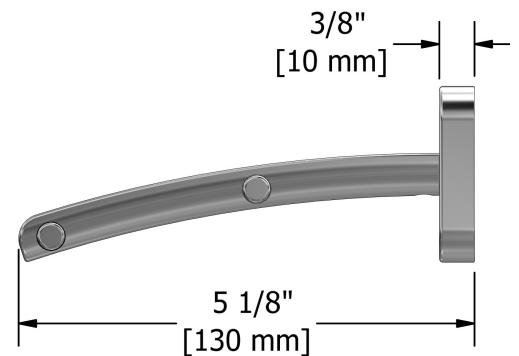

60 cm (24") double towel bar
SA6

Specifications

Description

- 4 anchor points

Available colors

- C : Chrome
- PN : Polished Nickel (PVD)

Sizes, models and finishes may differ from those presented.

Warranty