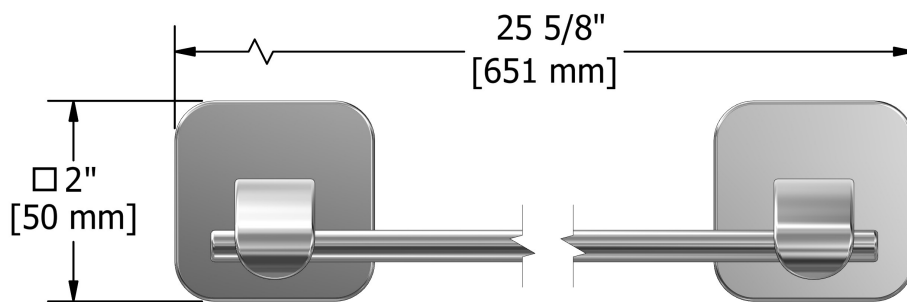

Sizes, models and finishes may differ from those presented.

Warranty

This **Riobel Inc.** product you have purchased carries a Limited Lifetime Warranty on the chrome, PVD finish, blacks and all working parts and is guaranteed from the initial purchase date against all manufacturing defects. All other finishes, including plastic components, are guaranteed for one year. All electric and/or electronic parts are covered by a 5-year limited warranty.

Customer Service

Ontario, West Canada : 888-287-5354 Quebec, Maritimes, United States : 866-473-8442

2020.09.25