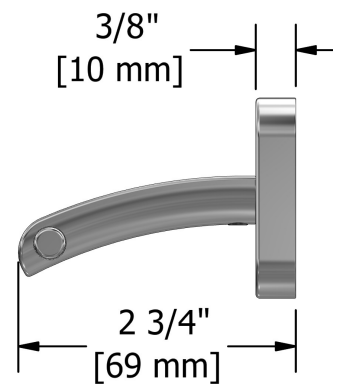

Sizes, models and finishes may differ from those presented.

Warranty

This **Riobel Inc.** product you have purchased carries a Limited Lifetime Warranty on the chrome, PVD finish, blacks and all working parts and is guaranteed from the initial purchase date against all manufacturing defects. All other finishes, including plastic components, are guaranteed for one year. All electric and/or electronic parts are covered by a 5-year limited warranty.

Customer Service

Ontario, West Canada : 888-287-5354 Quebec, Maritimes, United States : 866-473-8442

2020.09.25