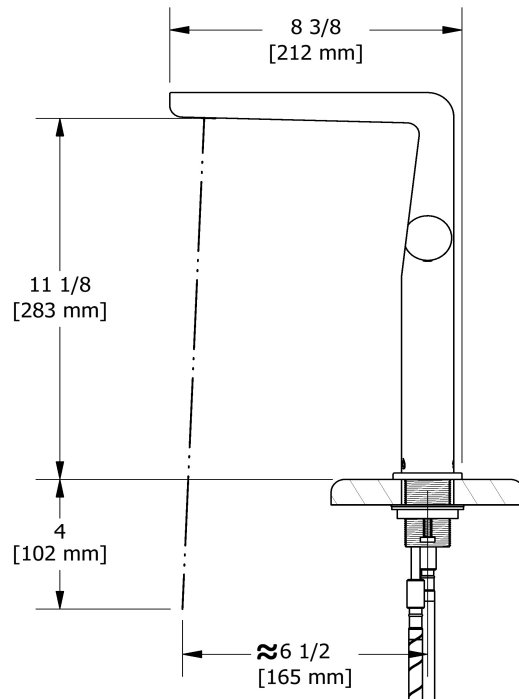

Specifications

Descriptions

- 3/8" speedway compression
- Drilling hole diameter = 1 3/8 (35mm)
- No drain
- Ceramic cartridge

Available flows

- 4.5 L/min, 1.2 gpm (US) 60psi *
- 1.9 L/min, 0.5 gpm (US) 60psi (**PBL01-05**)

EPA certification applicable to the indicated model only

Certifications

- CSA B125.1
- NSF/ANSI standard 61 and 372
- ASME A112.18.1

Single hole lavatory faucet
PBL01

Sizes, models and finishes may differ from those presented.