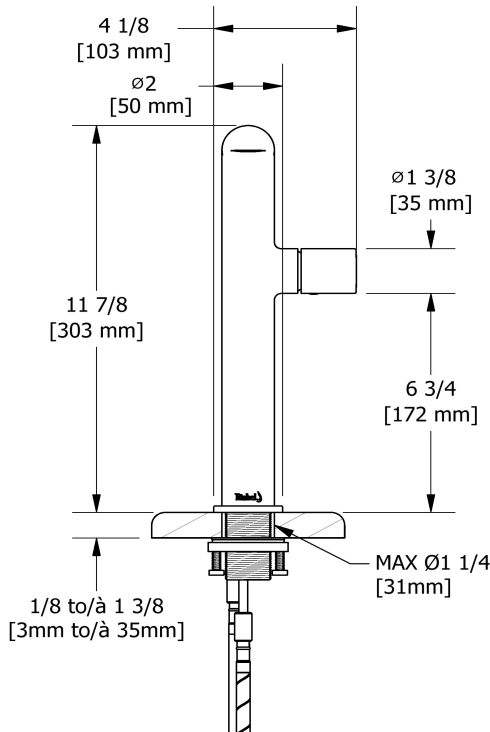

Specifications

Descriptions

- 3/8" speedway compression
- Drilling hole diameter = 1 3/8 (35mm)
- No drain
- Ceramic cartridge

Available flows

- 4.5 L/min, 1.2 gpm (US) 60psi *
- 1.9 L/min, 0.5 gpm (US) 60psi (**PBL01-05**)

EPA certification applicable to the indicated model only

Certifications

- CSA B125.1
- NSF/ANSI standard 61 and 372
- ASME A112.18.1

Single hole lavatory faucet
PBL01

Sizes, models and finishes may differ from those presented.