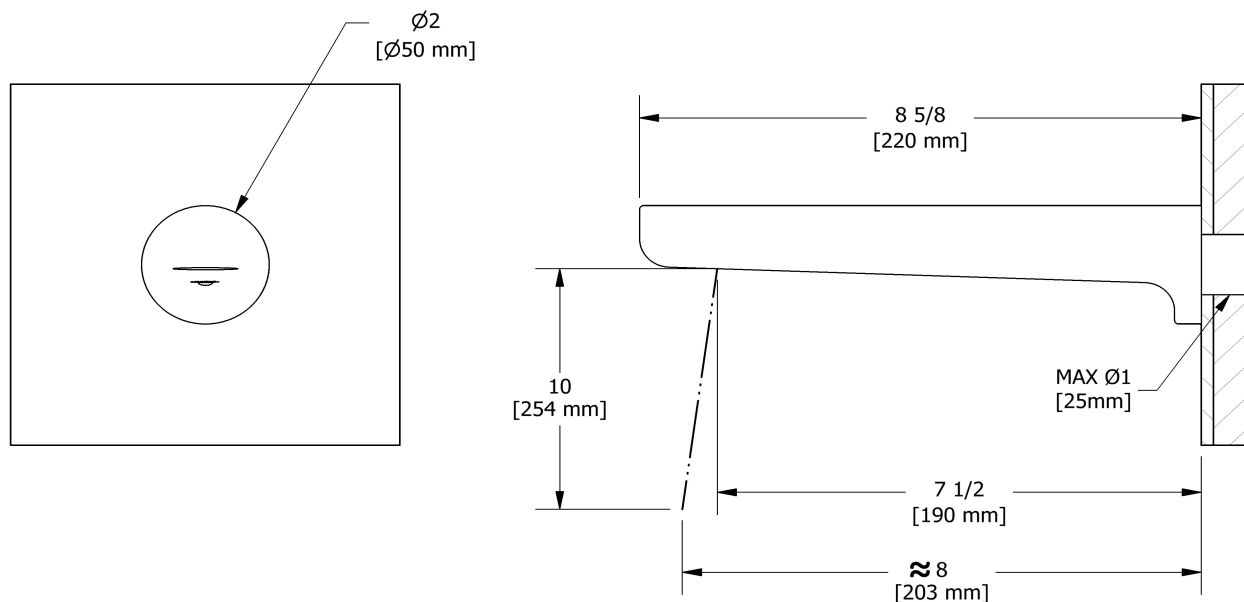

Sizes, models and finishes may differ from those presented.

Warranty

This Riobel Inc. product you have purchased carries a Limited Lifetime Warranty on the chrome, PVD finish, blacks and all working parts and is guaranteed from the initial purchase date against all manufacturing defects. All other finishes, including plastic components, are guaranteed for one year. All electric and/or electronic parts are covered by a 5-year limited warranty. The warranty offered on our products will be honored only if the installation is performed by a certified master plumber.

Customer Care

Phone (800) 777 - 9762 | Email: customer-care@houseofrohl.com | Website: houseofrohl.com/support/contact-us

Consult your local House of Rohl showroom for additional information and specifications. For complete warranty details and a list of showrooms, go to houseofrohl.com