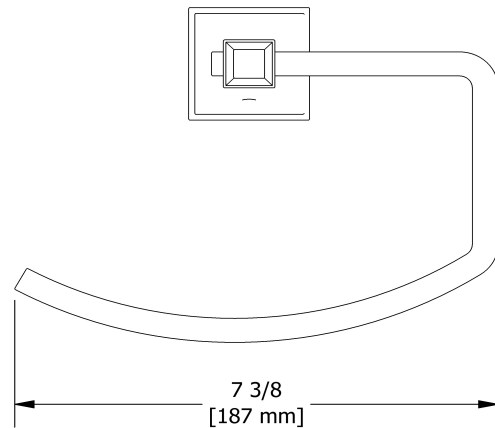

Towel ring
EF7

Specifications

Description

- 4 anchor points

Available colors

- C : Chrome
- BN : Brushed Nickel (PVD)
- PN : Polished Nickel (PVD)

Sizes, models and finishes may differ from those presented.