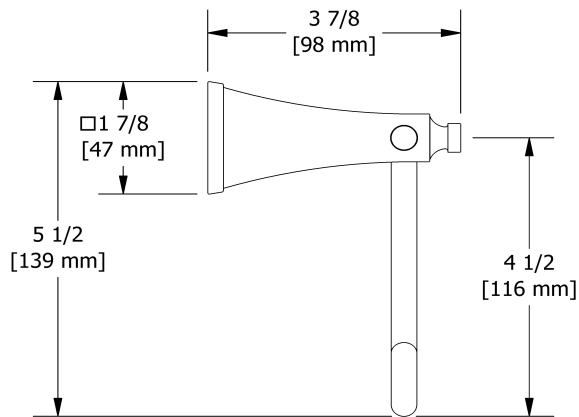

Towel ring
EF7

Specifications

Description

- 4 anchor points

Available colors

- C : Chrome
- BN : Brushed Nickel (PVD)
- PN : Polished Nickel (PVD)

Sizes, models and finishes may differ from those presented.