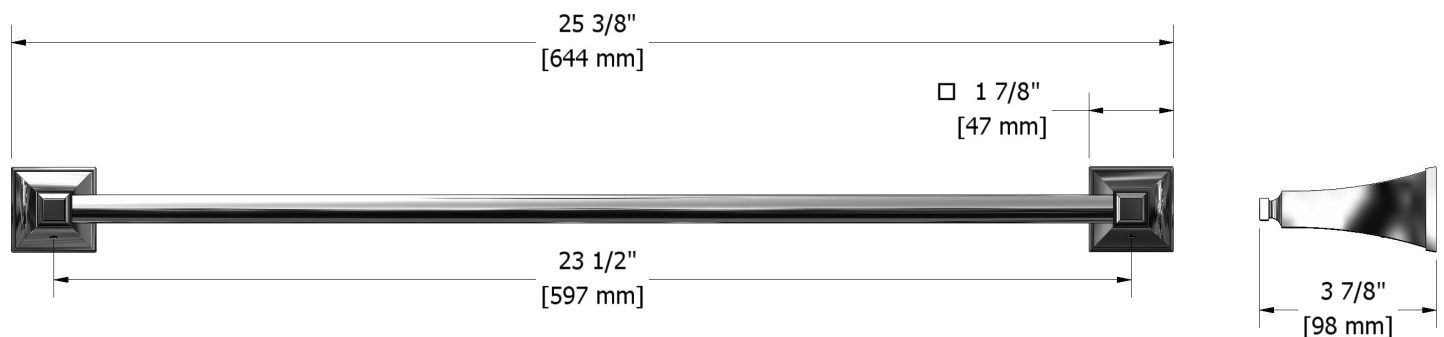

60 cm (24") towel bar
EF5

Specifications

Descriptions

- 4 anchor points
- May be cut to desired length

Available colors

- C : Chrome
- BN : Brushed Nickel (PVD)
- PN : Polished Nickel (PVD)

Sizes, models and finishes may differ from thoses presented.