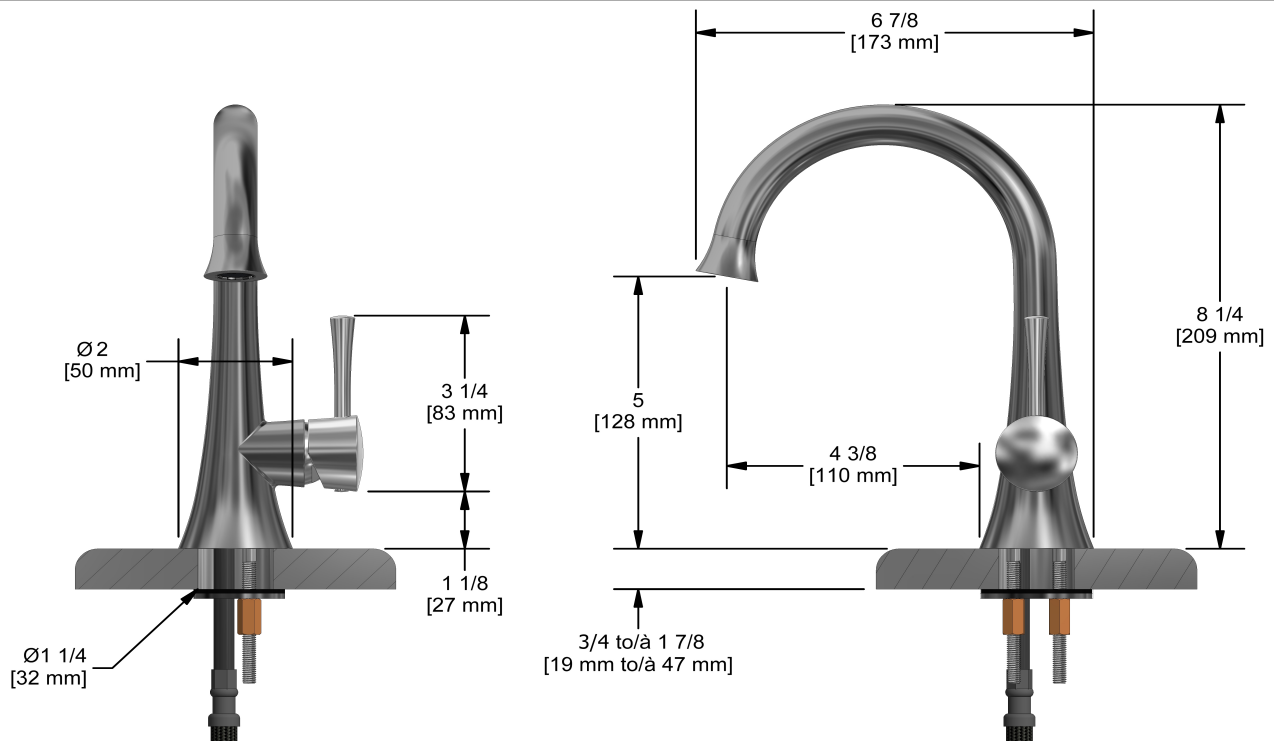

Edge water filter dispenser faucet
ED701

Specifications

Descriptions

- On/off
- Maximum temperature 70° C (158°F)
- 3/8" speedway compression
- Ceramic cartridge

Available colors

- C : Chrome
- SS : Stainless Steel (PVD)

Available flows

- 5.69 L/min, 1.5 gpm (US) 60psi
- 3.7 L/min, 1 gpm (US) 60psi (**ED701-10**)

Certifications

- CSA B125.1
- NSF/ANSI standard 61 and 372
- ASME A112.18.1
- CMR248 Approval
- ADA
- DOE

Sizes, models and finishes may differ from those presented.