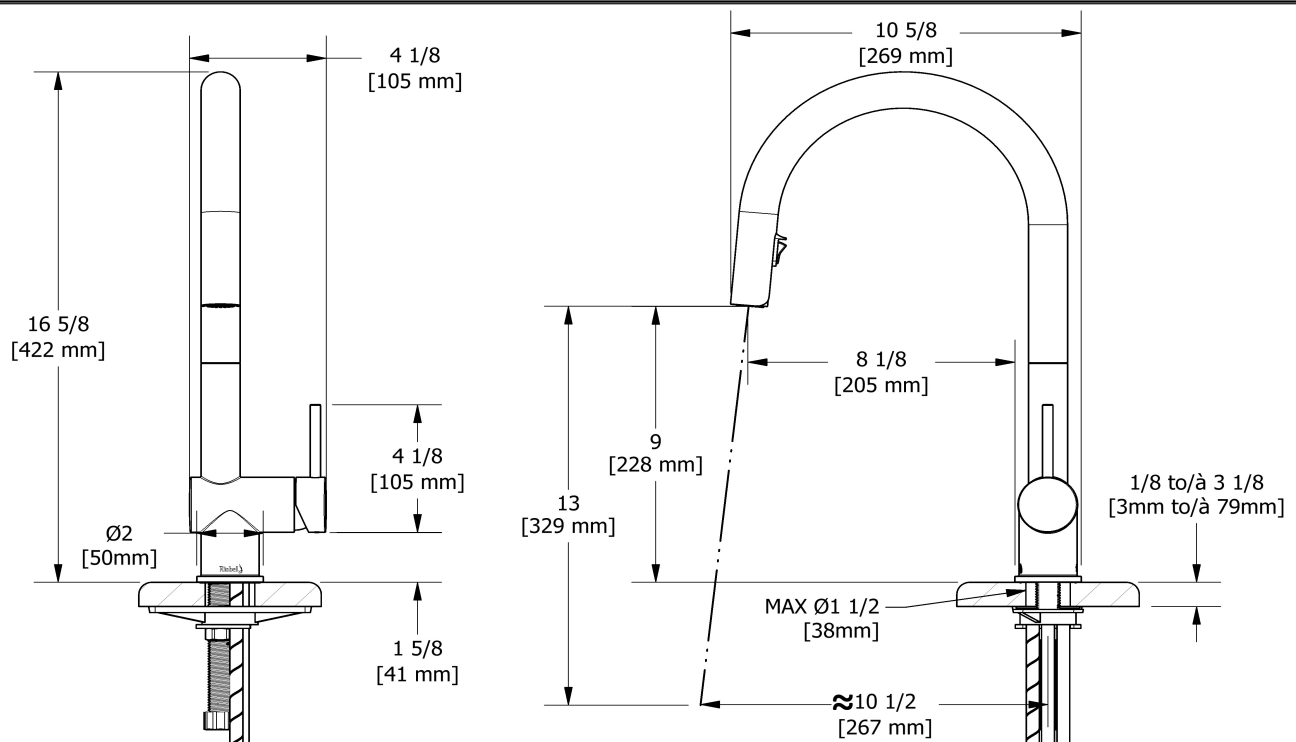

Certifications

- CSA B125.1
- NSF/ANSI standard 61 and 372
- ASME A112.18.1

UPC®