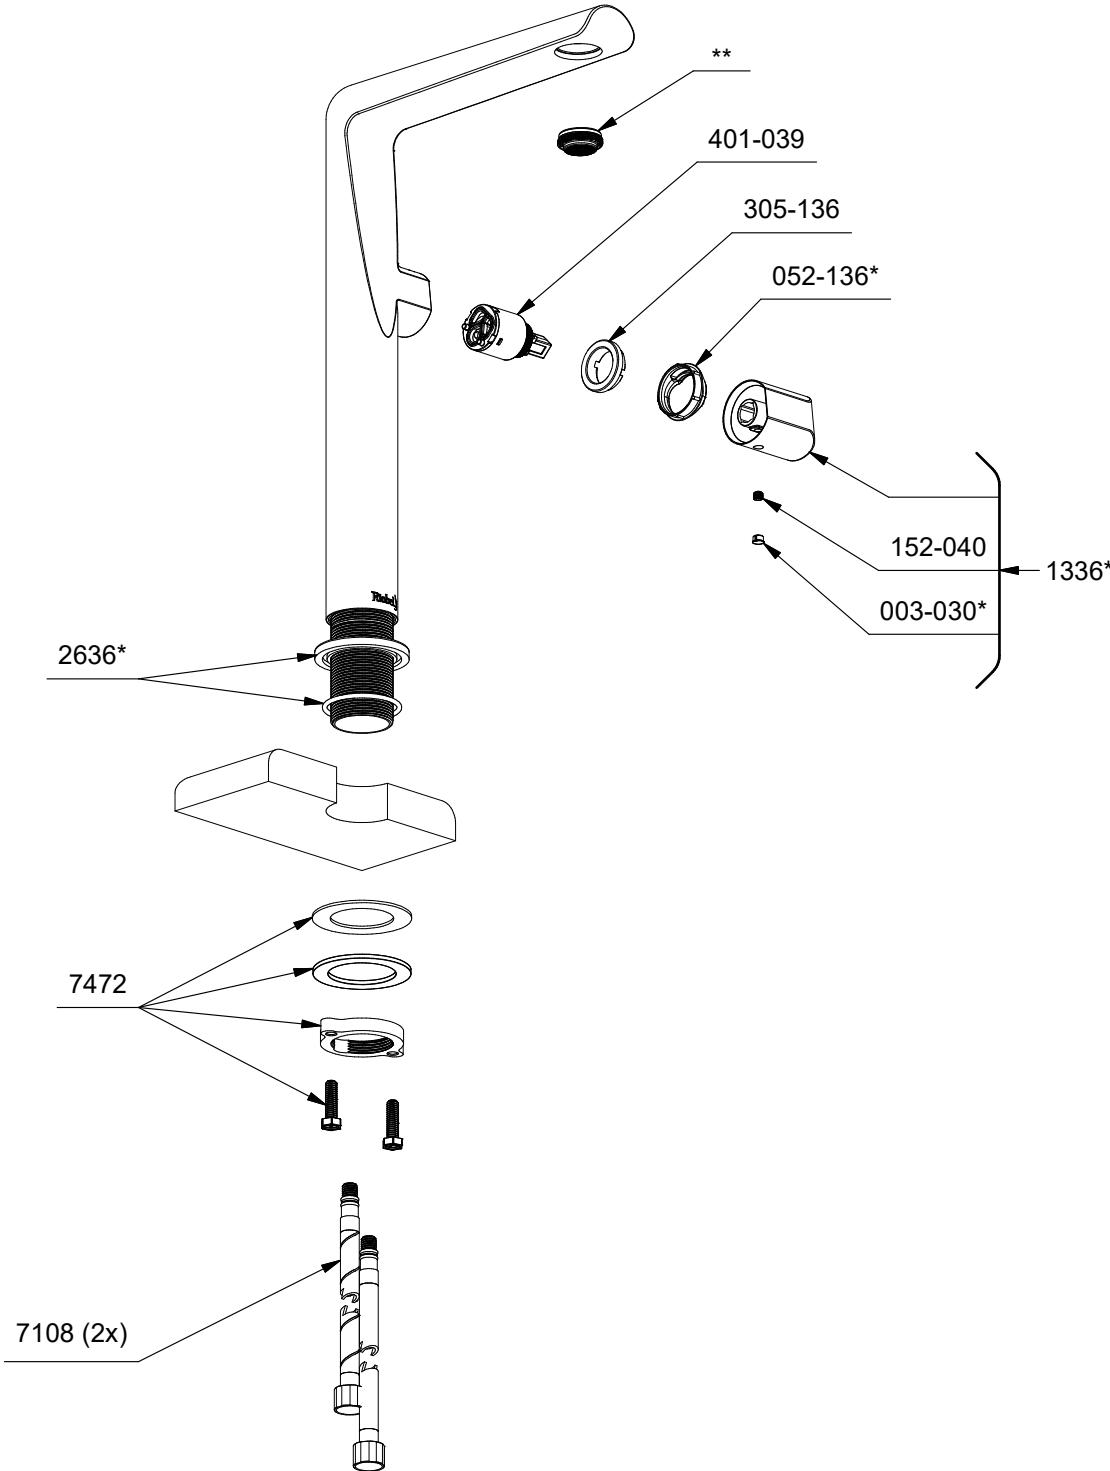

*Sizes, models and finishes may differ from those presented.

***Finish determined by Suffix**

Finish	Description
C	Chrome
PN	Polished Nickel
BK	Black
BG	Brushed Gold

****Aerator Kit (Include tool) :**

- S6-639-15 (1.5gpm / 5.7l/min)
- S6-639-12 (1.2gpm / 4.6l/min)
- S6-639-10 (1.0gpm / 3.8l/min)
- S6-639-05 (0.5gpm / 1.9l/min)

TOOL :

505-025 (Allen key 2.5mm)