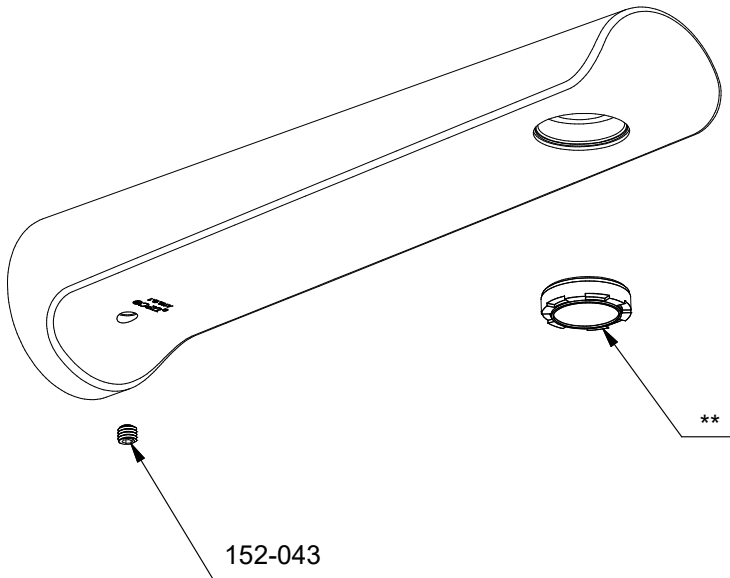

PB80
Parabola
Wall-mount tub spout

*Sizes, models and finishes may differ from those presented.

***Finish determined by Suffix**

Finish	Description
C	Chrome
PN	Polished Nickel
BK	Black
BG	Brushed Gold

****Aerator Kit (Include tool) :**

S6-676 (Full flow)

TOOL :

505-025 (Allen key 2.5mm)