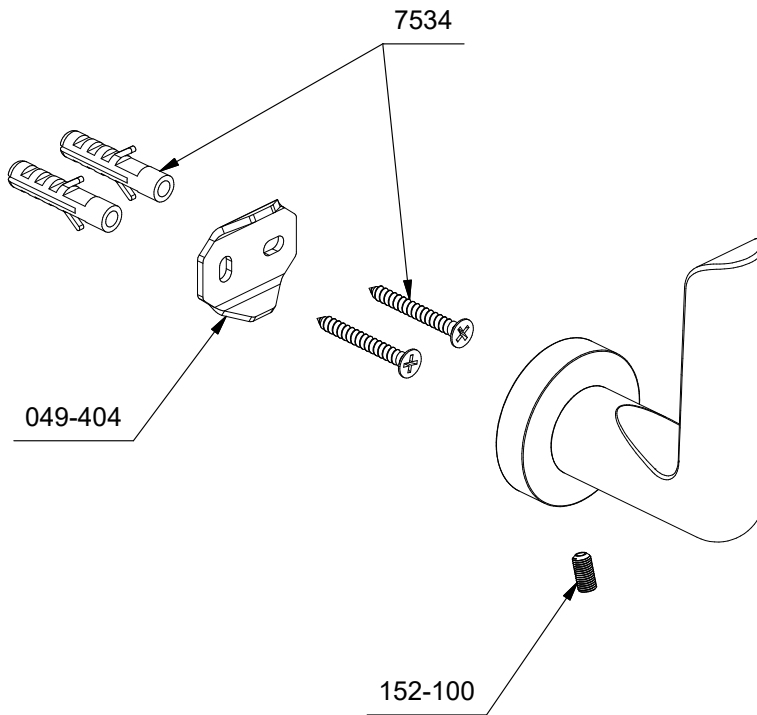

*Sizes, models and finishes may differ from those presented.

***Finish determined by Suffix**

Finish	Description
C	Chrome
PN	Polished Nickel
BK	Black
BG	Brushed Gold

TOOL :

505-025 (Allen key 2.5mm)