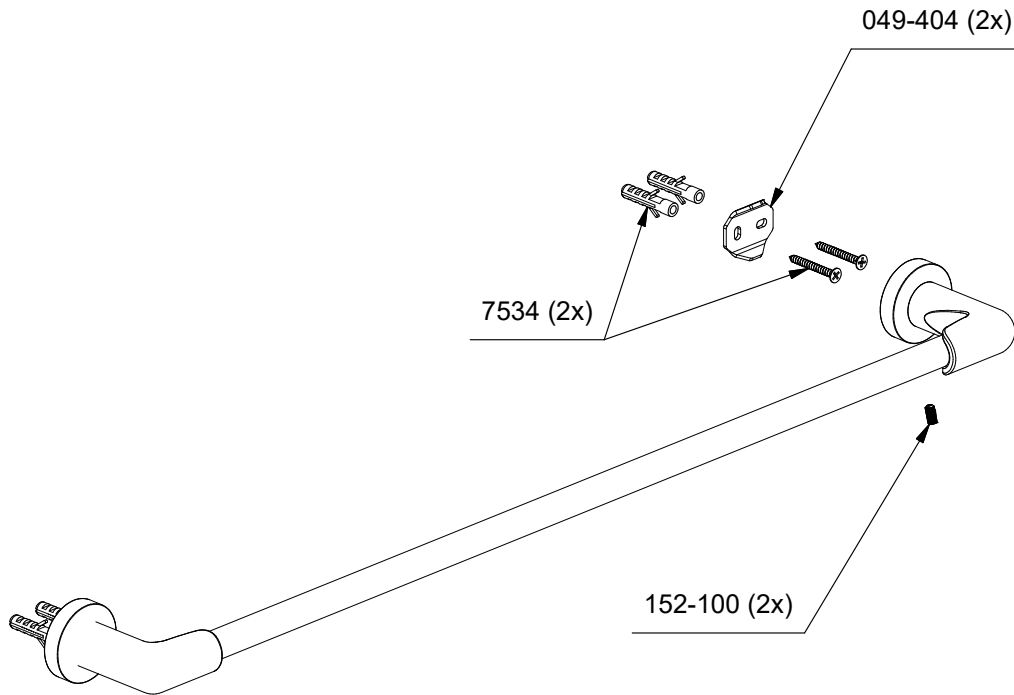

PB5
Parabola
60cm (24") towel bar

*Sizes, models and finishes may differ from those presented.

***Finish determined by Suffix**

Finish	Description
C	Chrome
PN	Polished Nickel
BK	Black
BG	Brushed Gold

TOOL :

505-025 (Allen key 2.5mm)