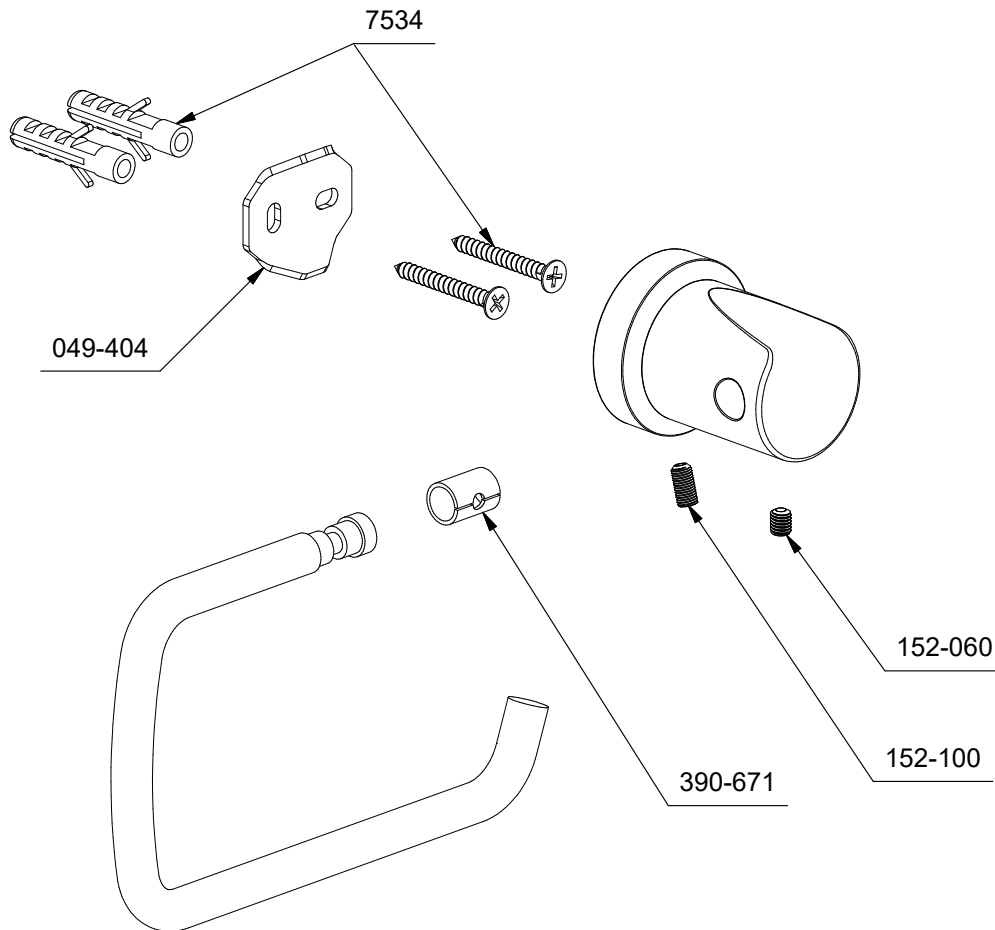

\*Sizes, models and finishes may differ from those presented.

**\*Finish determined by Suffix**

Finish	Description
C	Chrome
PN	Polished Nickel
BK	Black
BG	Brushed Gold

**TOOL :**

505-025 (Allen key 2.5mm)