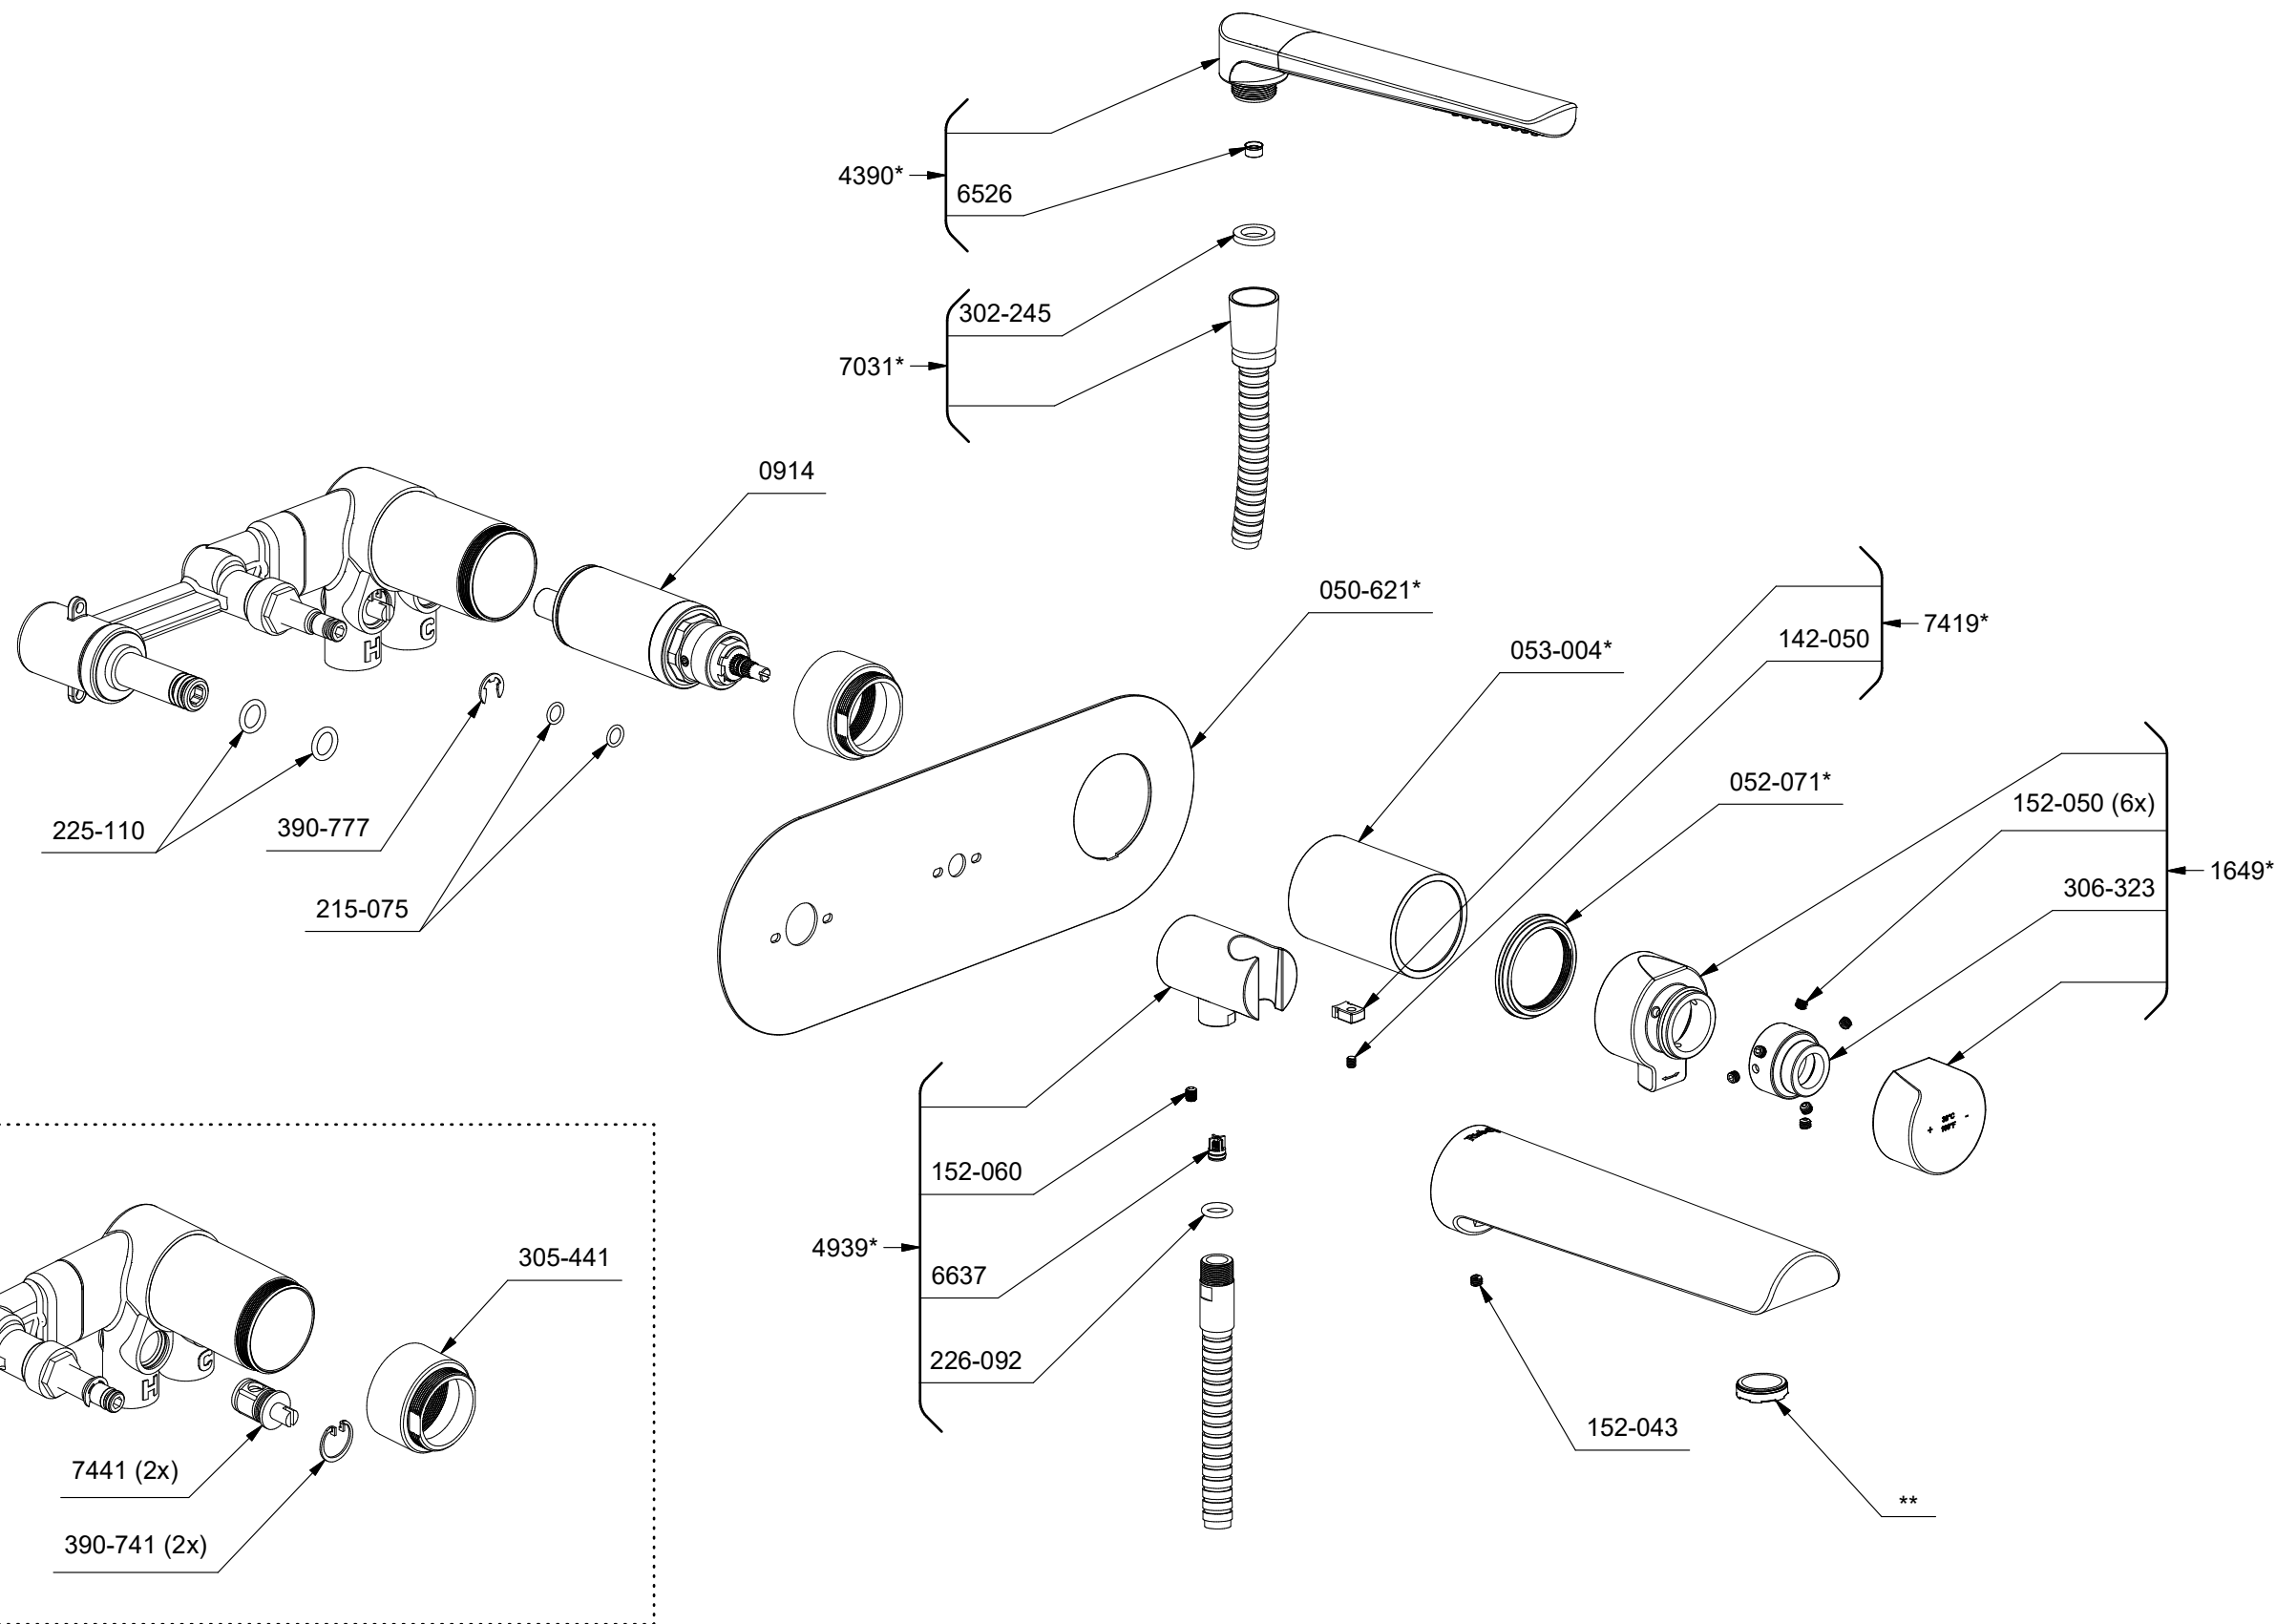

PB21
Parabola
Wall-mount Type T/P coaxial tub filler with hand shower

*Les dimensions, les modèles et les finis présentés peuvent différer. / Sizes, models and finishes may differ from those presented.

***Finish determined by Suffix**

Finish	Description
C	Chrome
PN	Polished Nickel
BK	Black
BG	Brushed Gold

****Aerator Kit (Include tool) :**

S6-676 (Full flow)

TOOL :

504-020 (Allen key 2mm)

505-025 (Allen key 2.5mm)