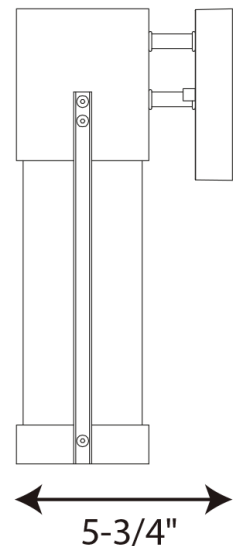

Z-1030 LED

Wall Mounted • Wet Location Listed PROGRESS LED

Description:

A modern medium outdoor LED sconce with an architectural-inspired open linear frame and clear glass diffuser. Finished in Metallic Gray.

Specifications:

- Clear glass Diffuser
- A modern outdoor LED sconce.
- LED source provides energy efficient source with low maintenance and cost savings benefits
- Features an architectural-inspired open linear frame and clear glass diffuser
- Finished in Metallic Gray
- 624 lumens 66 lumens/watt per module (source)
- 3000K color temperature, 90+ CRI.
- Meets California Title 24 - JA8 - 2016.
- Dimmable to 10% brightness (See Dimming Notes)
- Back plate covers a standard 4" recessed outlet box: 4.75 in W., 1 in ht., 4.75 in depth
- Mounting strap for outlet box included
- 6 in of wire supplied

P560056-082-30

Dimensions:

Width: 5-1/8 in
 Height: 20 in
 Depth: 5-3/4 in
 H/CTR: 2-1/4 in

Clear glass Diffuser
 Width: 3-1/8 in
 Height: 16-5/16 in

Dimming Notes:

P560056-082-30 is designed to be compatible with many Triac/Forward Phase ELV/Reverse Phase controls.