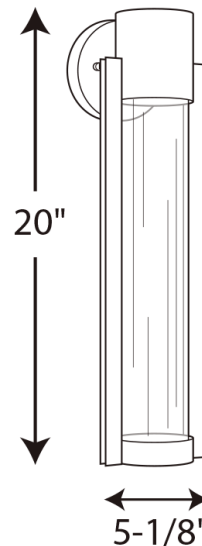

Z-1030 LED

Wall Mounted • Wet Location Listed PROGRESS LED

Description:

A modern medium outdoor LED sconce with an architectural-inspired open linear frame and clear glass diffuser. Finished in Metallic Gray.

Specifications:

- Clear glass Diffuser
- A modern outdoor LED sconce.
- LED source provides energy efficient source with low maintenance and cost savings benefits
- Features an architectural-inspired open linear frame and clear glass diffuser
- Finished in Metallic Gray
- 624 lumens 66 lumens/watt per module (source)
- 3000K color temperature, 90+ CRI.
- Meets California Title 24 - JA8 - 2016.
- Dimmable to 10% brightness (See Dimming Notes)
- Back plate covers a standard 4" recessed outlet box: 4.75 in W., 1 in ht., 4.75 in depth
- Mounting strap for outlet box included
- 6 in of wire supplied

P560056-082-30

Dimensions:

Width: 5-1/8 in
 Height: 20 in
 Depth: 5-3/4 in
 H/CTR: 2-1/4 in

Clear glass Diffuser
 Width: 3-1/8 in
 Height: 16-5/16 in

Dimming Notes:

P560056-082-30 is designed to be compatible with many Triac/Forward Phase ELV/Reverse Phase controls.