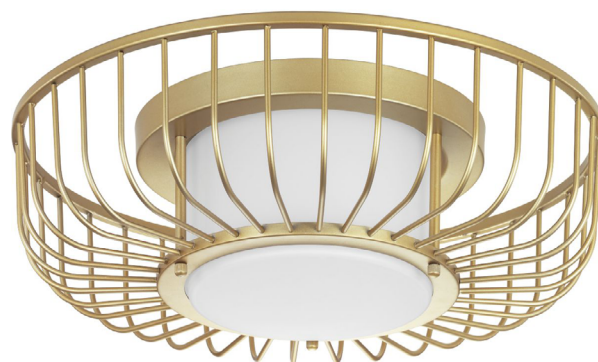

One-Light LED Flush Mount

 Ceiling mounted • Damp location listed **PROGRESS LED**

P350089-078-30

Description:

Finesse LED flush mount fixtures take on a new perspective with an open cage design. The beautifully graphic frame, in Vintage Gold, closes to create a circular pattern. The form casts a pleasing illumination and complements popular wire designs found in other home accents and furniture. Ideal for 8 to 9 foot ceilings in spaces that showcase Mid-Century or Modern styling.

Specifications:

- Antique Gold Leaf (-078) (painted)
- Steel construction
- Etched Opal Glass Bowl
- Finesse takes on a new perspective in open cage design
- Finesse features a beautifully graphic frame, while complementing popular wire designs found in other home accents
- The unique design closes to create a circular pattern
- 1-light 17-watt LED flush mount fixture
- Etched opal glass shade
- Vintage Gold finish
- Measures 15" diameter x 4 1/2" H
- 41.3 lumens per watt
- Warm white 3000K lighting color, 731 lumens and 90+CRI
- Ideal for low ceilings or small foyer spaces that showcase Mid-Century, Bohemian or Modern styling
- Close-to-ceiling lights are natural choices for closets, hallways, and small rooms
- Replaceable light engine is California JA8 certified
- Damp location listed
- Dimmable to 10% brightness (See Dimming Notes)
- Canopy covers a standard 4" octagonal recessed outlet box
- Mounting strap for outlet box included
- 6" of wire supplied
- ENERGY STAR® qualified
- Meets California Title 24 JA8-2016

Images:

Dimensions:

Diameter: 15"
Height: 4-1/2"

Glass
Height: 3-7/8"

P350089-078-30

Dimming Notes:

P350089 is designed to be compatible with many Triac/ELV controls.

The following is a partial list of known compatible dimmer controls.