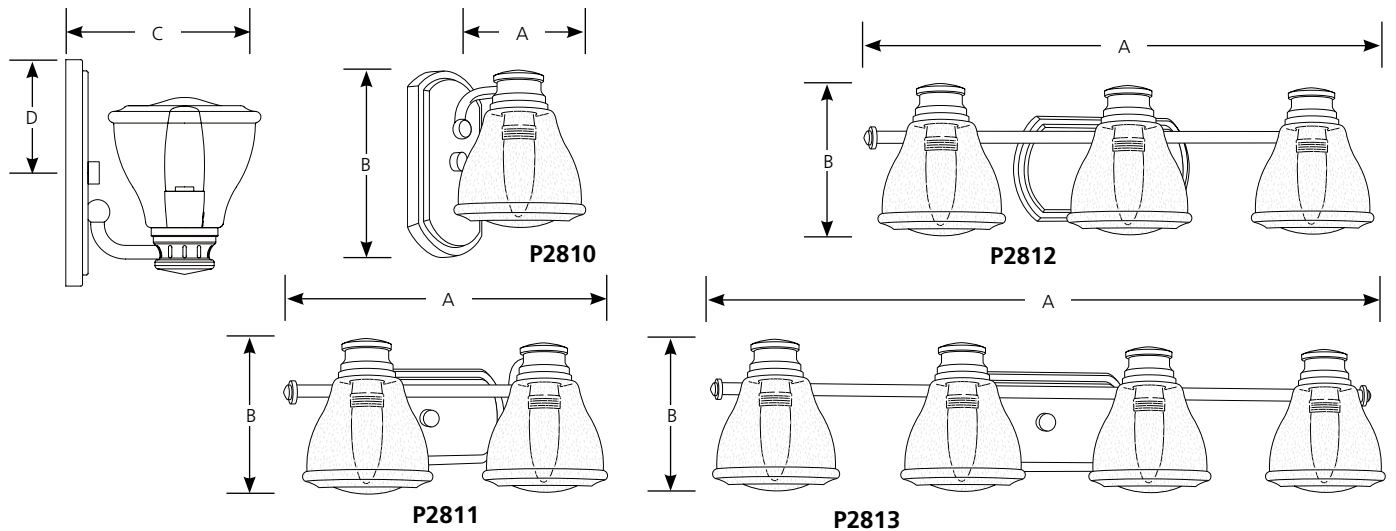

Incandescent

**Academy**

**Bath & Vanity**

Type \_\_\_\_\_  
-15WB      -20WB

|       |                          |                          |
|-------|--------------------------|--------------------------|
| P2810 | <input type="checkbox"/> | <input type="checkbox"/> |
| P2811 | <input type="checkbox"/> | <input type="checkbox"/> |
| P2812 | <input type="checkbox"/> | <input type="checkbox"/> |
| P2813 | <input type="checkbox"/> | <input type="checkbox"/> |

| Catalog No. | Finish          |                | Lamping                             | Dimensions (Inches) |       |       |       |
|-------------|-----------------|----------------|-------------------------------------|---------------------|-------|-------|-------|
|             | Polished Chrome | Antique Bronze |                                     | A                   | B     | C     | D     |
| P2810       | -15WB           | -20WB          | 1-35w Halogen (G9, 120V) (included) | 5-3/8               | 8     | 6-7/8 | 4     |
| P2811       | -15WB           | -20WB          | 2-35w Halogen (G9, 120V) (included) | 13-7/8              | 6-1/4 | 6-7/8 | 2-3/4 |
| P2812       | -15WB           | -20WB          | 3-35w Halogen (G9, 120V) (included) | 22                  | 6-1/4 | 6-7/8 | 2-3/4 |
| P2813       | -15WB           | -20WB          | 4-35w Halogen (G9, 120V) (included) | 30-1/4              | 6-1/4 | 6-7/8 | 2-3/4 |

**Specifications:**

General

- Clear seeded (-15WB) or Light amber seeded (-20WB) glass shade and etched glass diffuser
- Plated Polished Chrome (-15WB) finish
- Painted Antique Bronze (-20WB) finish
- Mounts in "up" or "down" position
- Steel construction
- Halogen lamp(s) (included)
- Companion Bath and Vanity, fixtures are available

Mounting

- Wall mount
- Back plate covers a standard 4" hexagonal recessed outlet box
- Mounting strap for outlet box included

Electrical

- Looped bipin base porcelain sockets
- Pre-wired

Labeling

- cCSAus Damp location listed