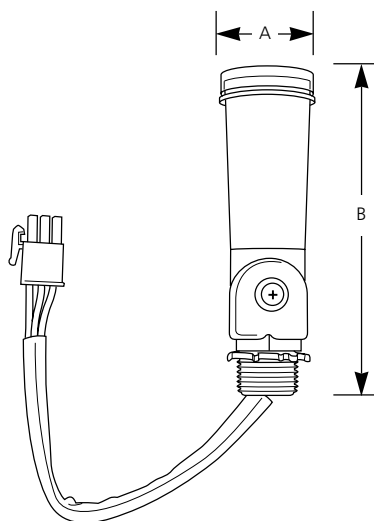

Type _____

-31

P8525

P8526

Catalog No.	Finish	Cord Length	Dimensions (Inches)	
	Black		A	B
P8525	-31	6in.	1-3/8	3-3/4
P8526	-31	10ft.	1-3/8	3-3/4

Specifications:

General

- Plug in photo cell
- Easy snap in assembly
- Can be installed after transformer has been mounted
- Easy installation and replacement
- Turns transformer on when dusk and shuts transformer off when ambient light appears
- To be used with plug in compatible transformers
- Has delayed response when installed or tested
- Rain tight

- 1/2 IPS threads mounting through knock out in housing
- P8526 can be remote mounted
- Voltage: 120VAC, 15AMP
- Supplied with 10ft cord (P8526)
- Pre-wired for easy installation

Labeling

- UL recognized component
- Made in USA