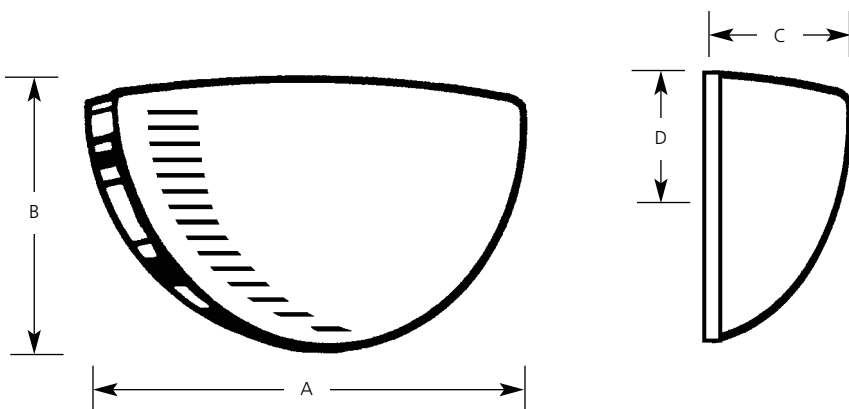

Type _____
 -30
 P7112

Catalog No.	Finish White	Lamping	Dimensions (Inches)			
			A	B	C	D
P7112	-30	1 (m) 100w	11-1/2	5	5-3/4	2-3/8

Specifications:

General

- White glass quartersphere complete sconce
- White (-30) trim
- Direct-Indirect illumination

Mounting

- Horizontal wall mount
- Full sized backplate covers outlet box
- Mounting strap included for mounting to outlet box

Electrical

- Ceramic medium base socket
- Pre-wired

Labeling

- UL-CUL listed