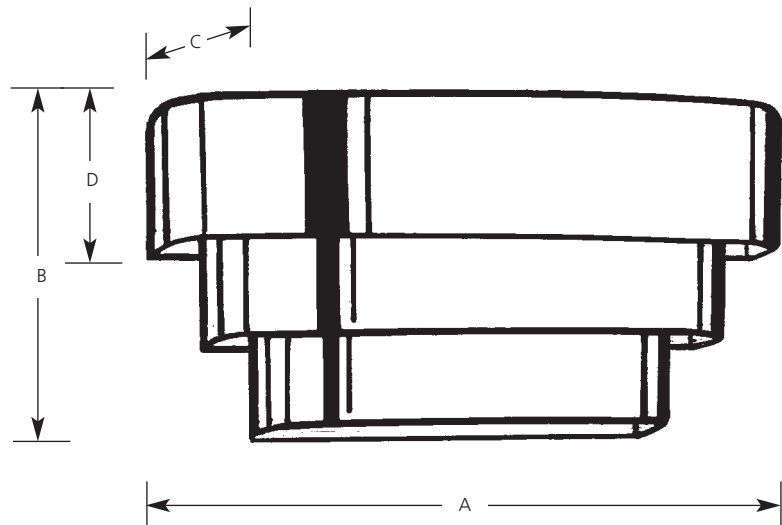

Type \_\_\_\_\_  
 -15 -30 -31  
 P7103

Catalog No.	Finish			Lamping	Dimensions (Inches)			
	Polished Chrome	White	Black		A	B	C	D
P7103	-15	-30	-31	1(m) 100w	14	7	7	2-1/4

**Specifications:**

General

- Metal Tri-Band louvered complete sconce
- -15 "polished chrome" has a polished brass center band
- -15 is a plated finish
- -30 (White) and -31 (Black) are painted finishes
- Direct-Indirect illumination

Mounting

- Horizontal wall mount
- Covers any recessed outlet box
- Wall plate is 4-1/2" x 5"
- Mounting strap included for mounting to outlet box

Electrical

- Ceramic medium based socket
- Pre-wired

Labeling